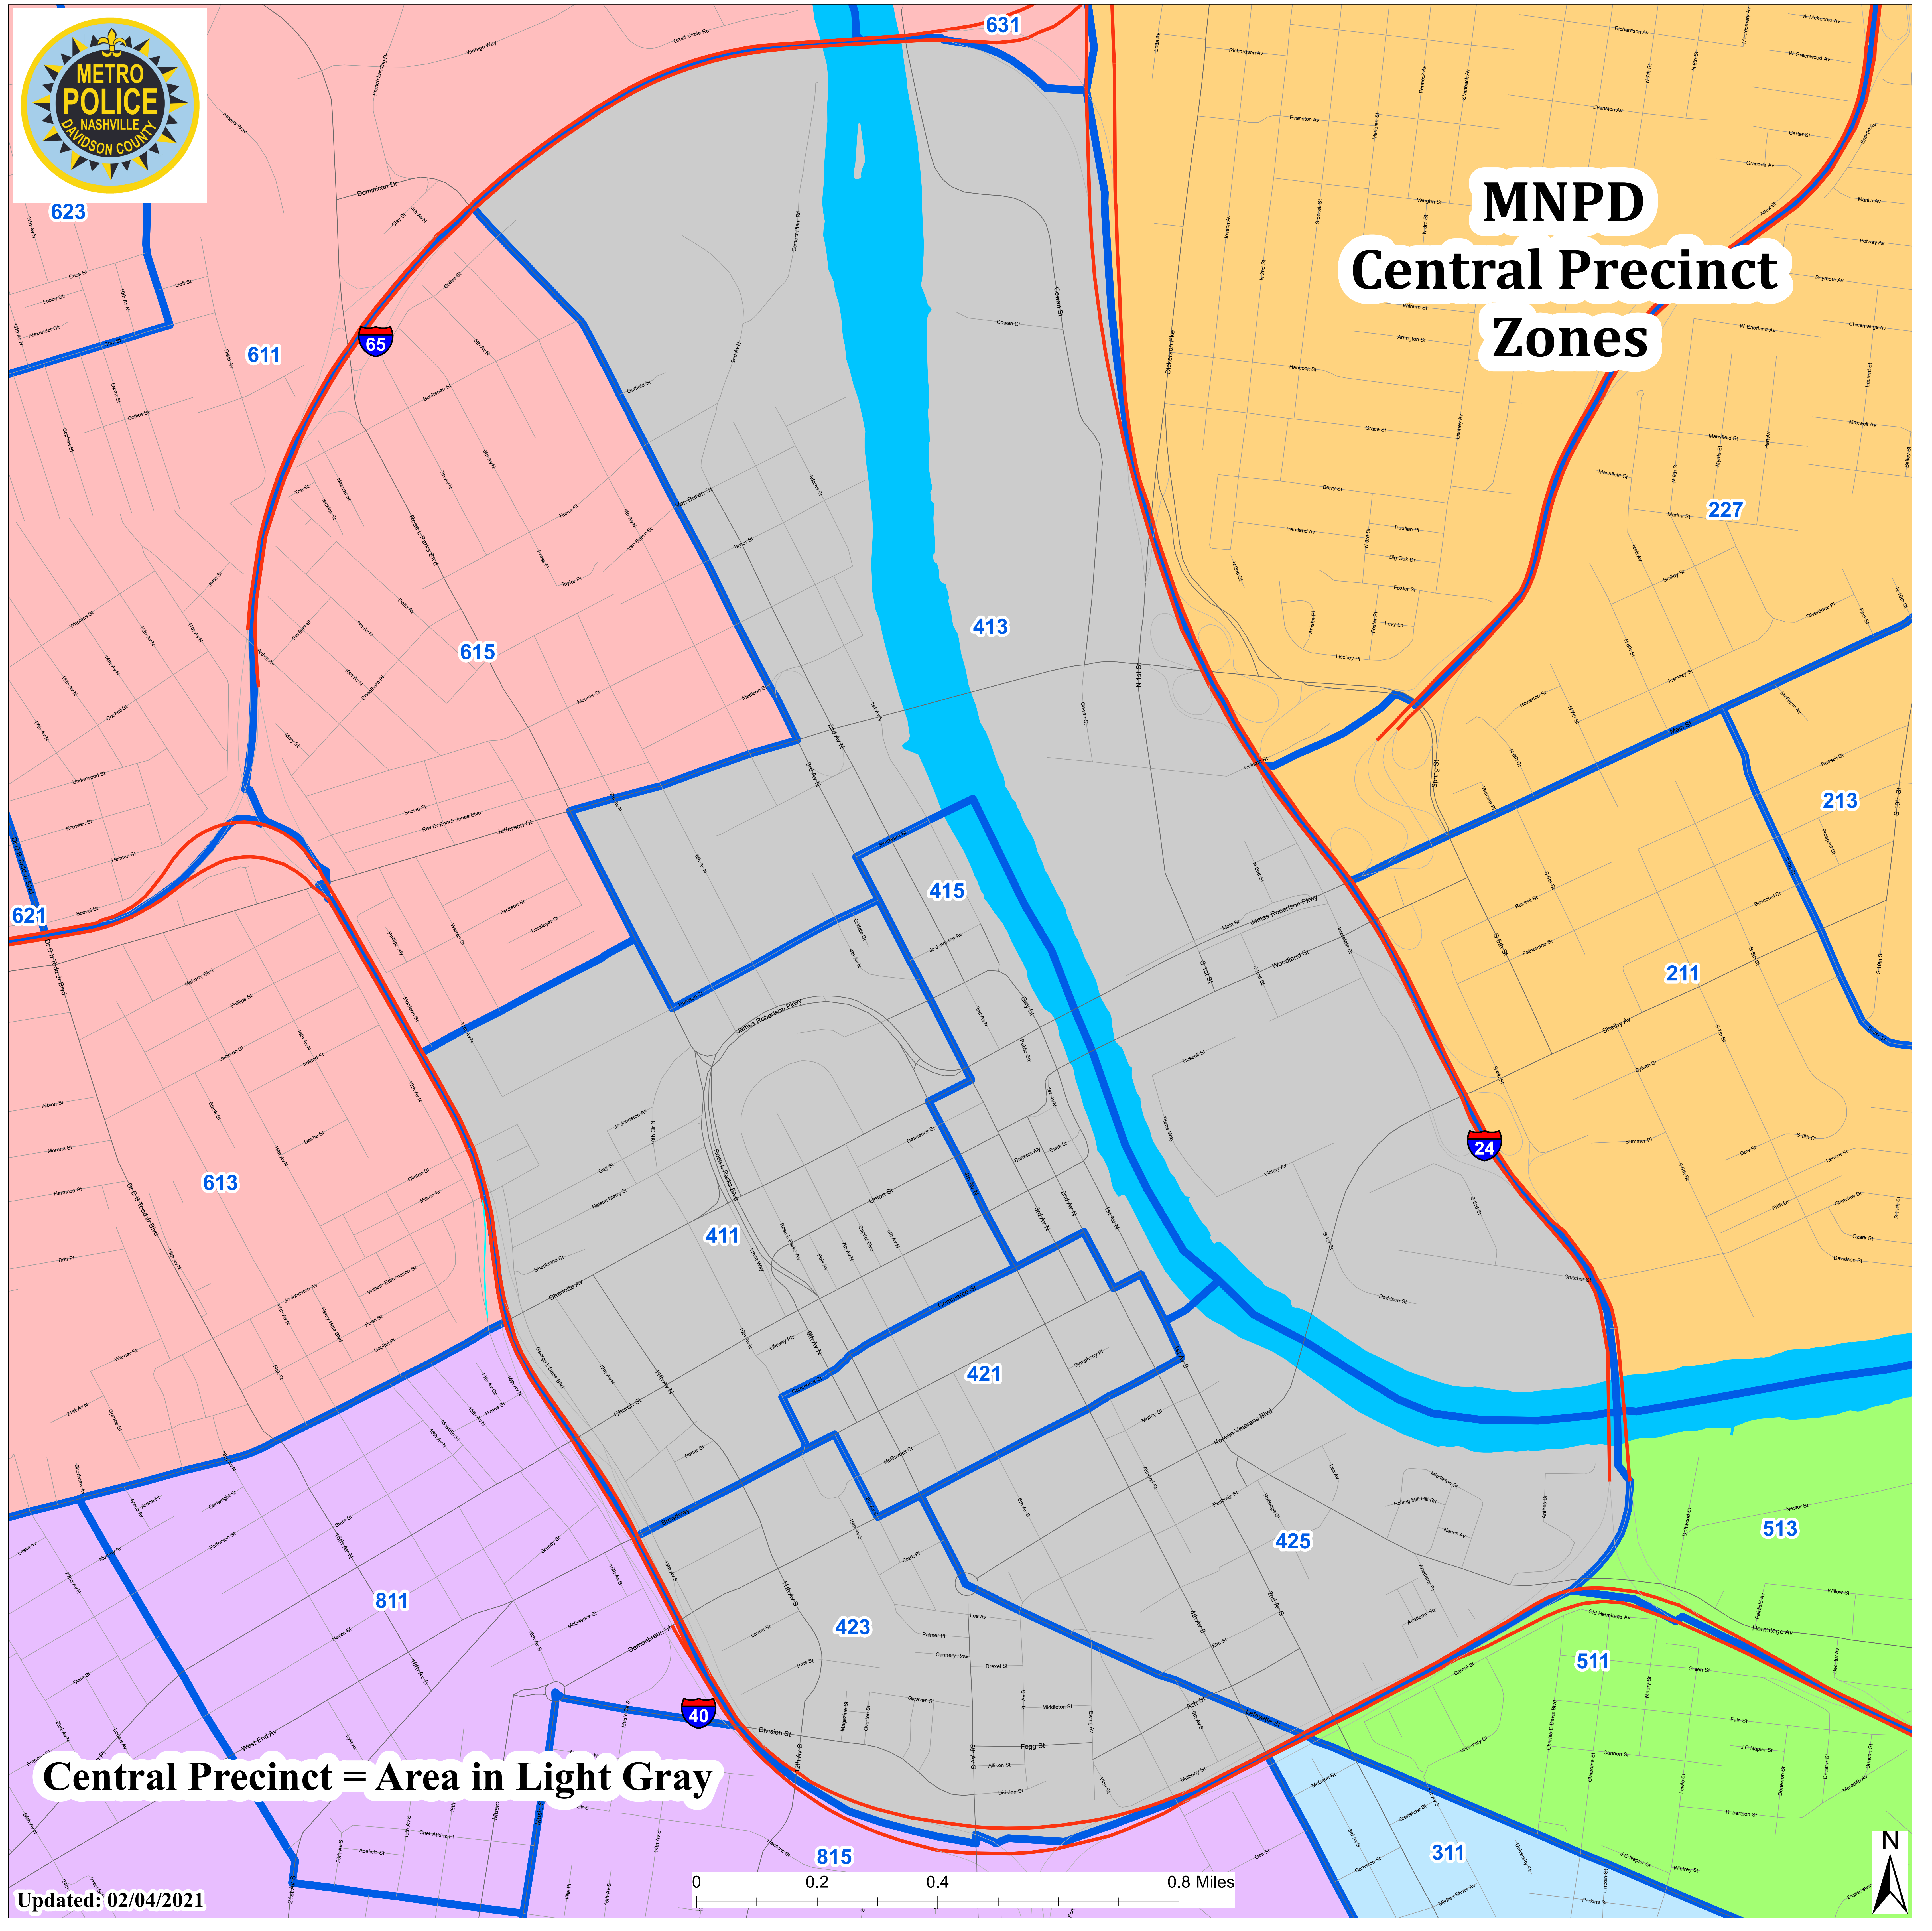

MNPD Central Precinct Zones

Central Precinct = Area in Light Gray

Updated: 02/04/2021