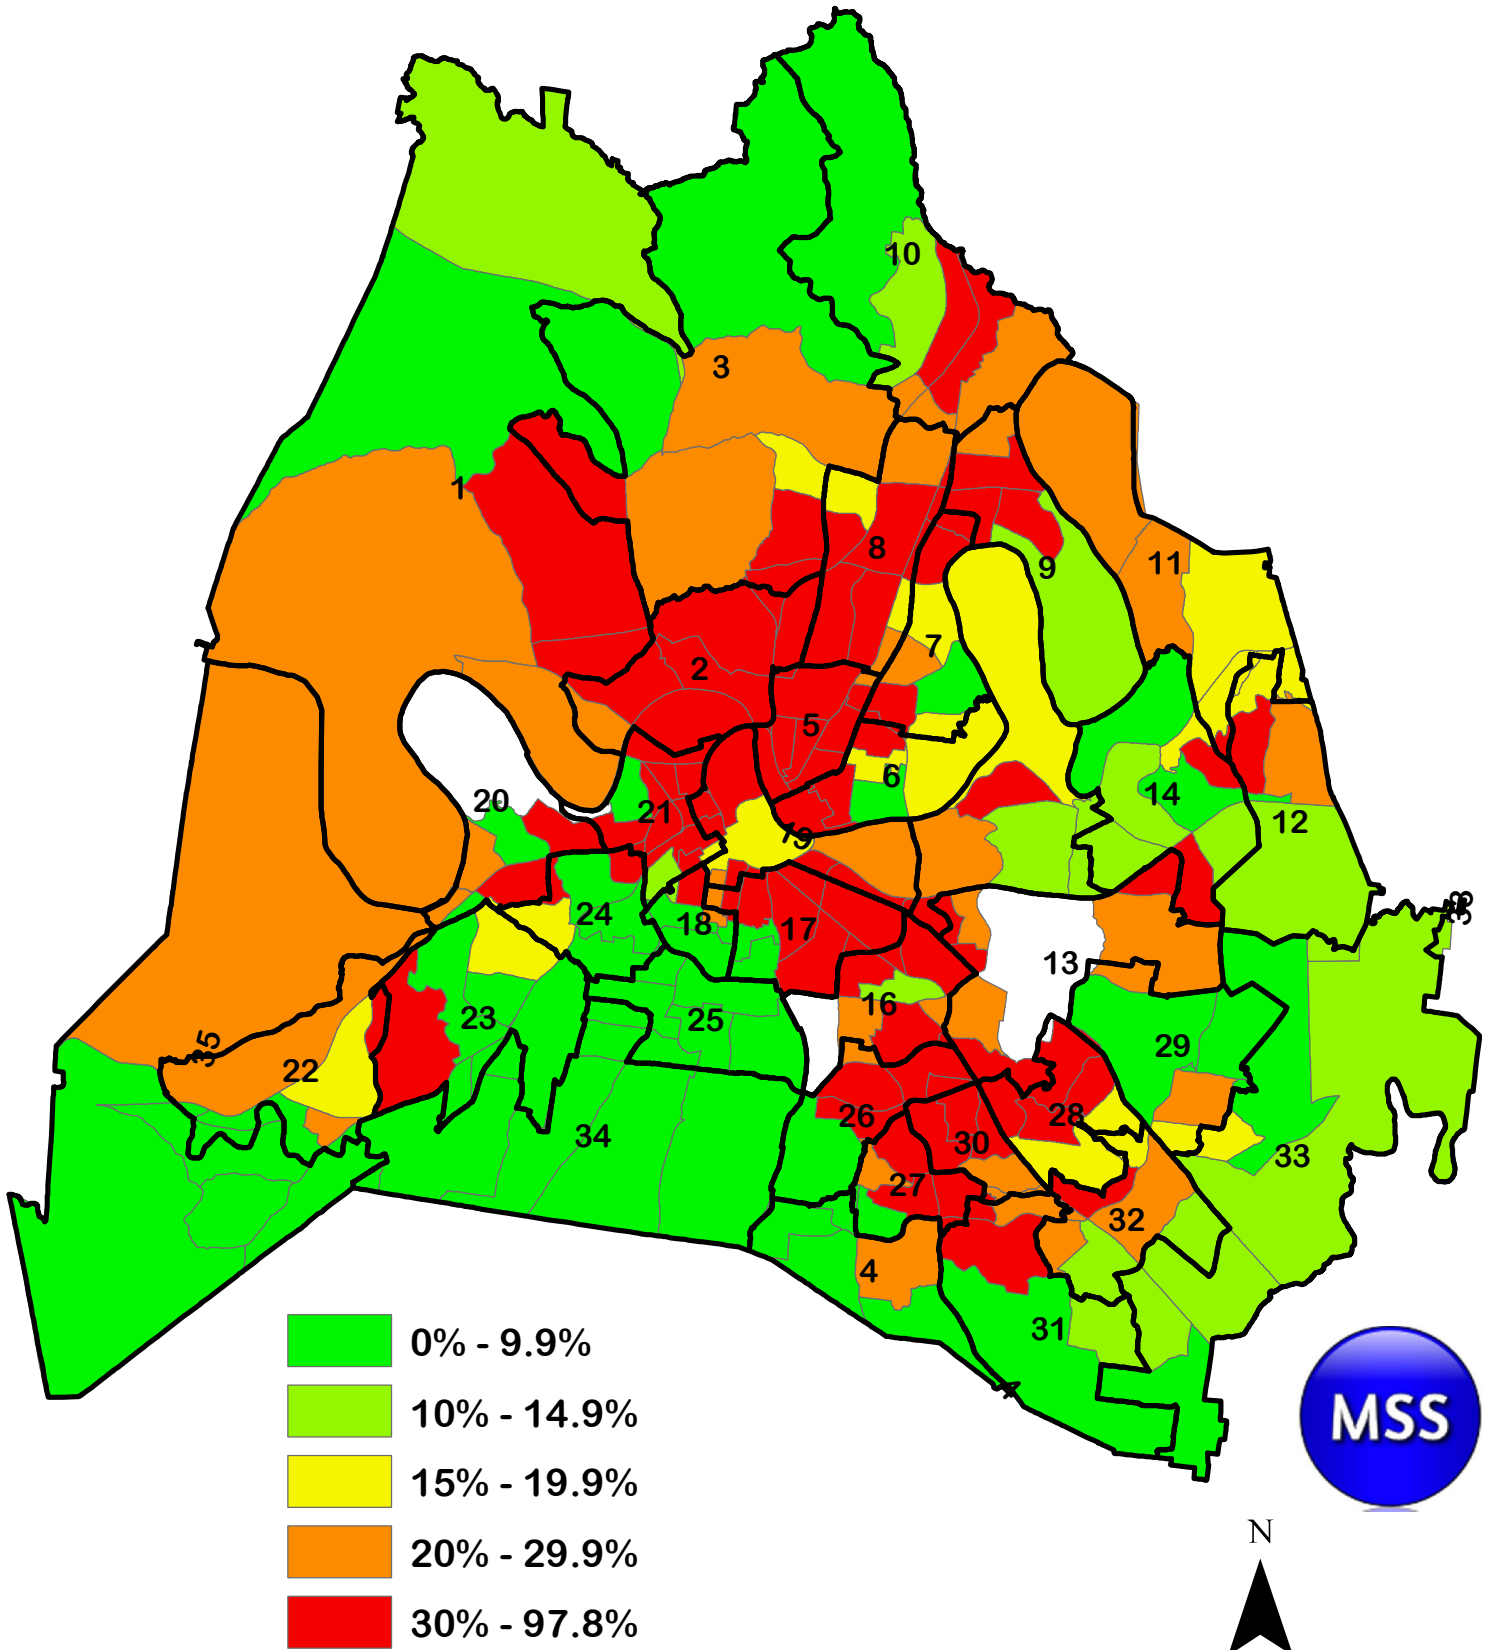

Percent of Poverty for People Under Age 18 by Census Tracts Davidson County, 2011-2015

Data from U.S. Census Bureau; Shapefiles from Metropolitan Planning Department
Map from Metropolitan Social Services

Unshaded areas include Cockrill Bend, Radnor Yards, the Nashville Airport and Percy Priest Lake area.