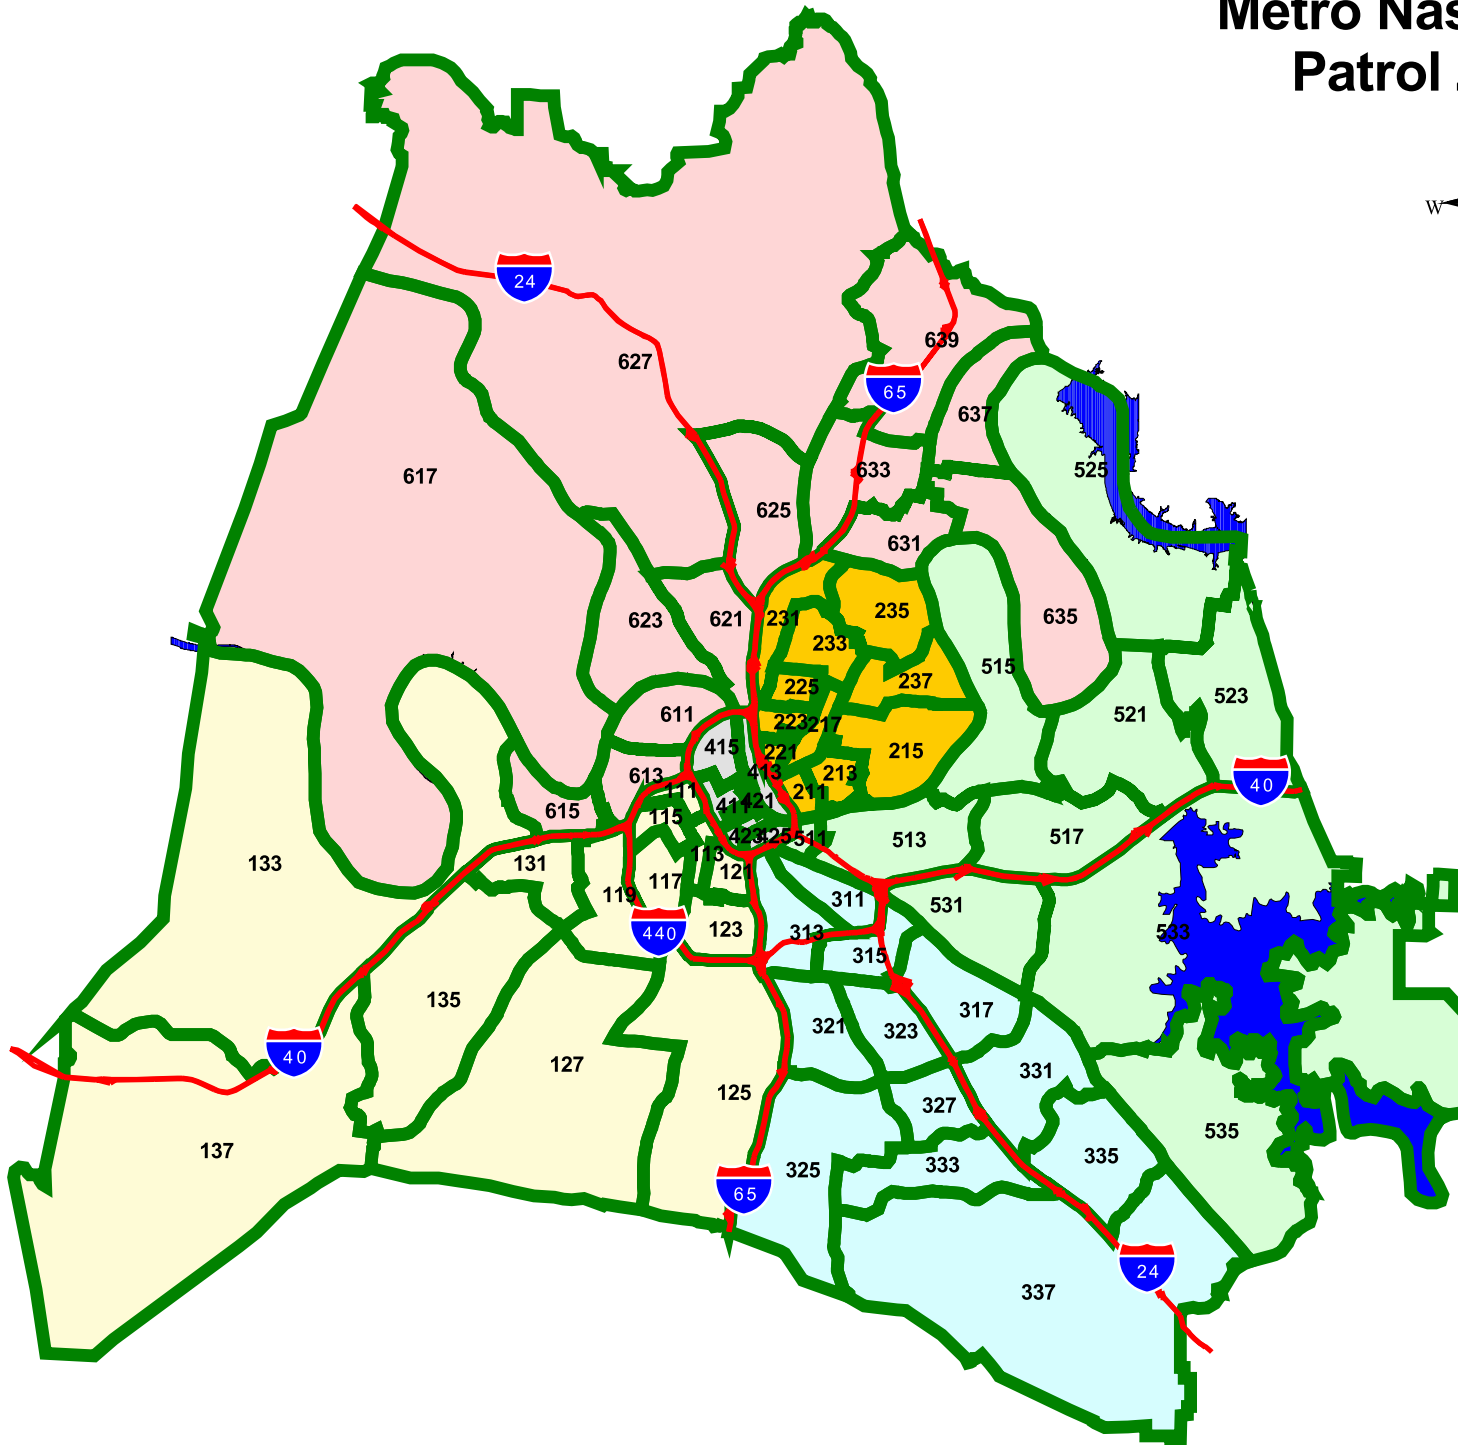

Metro Nashville Police Patrol Zone Map

- Interstates
- Patrol Zones
- Lake
- River
- Precinct**
- Central
- East
- Hermitage
- North
- South
- West