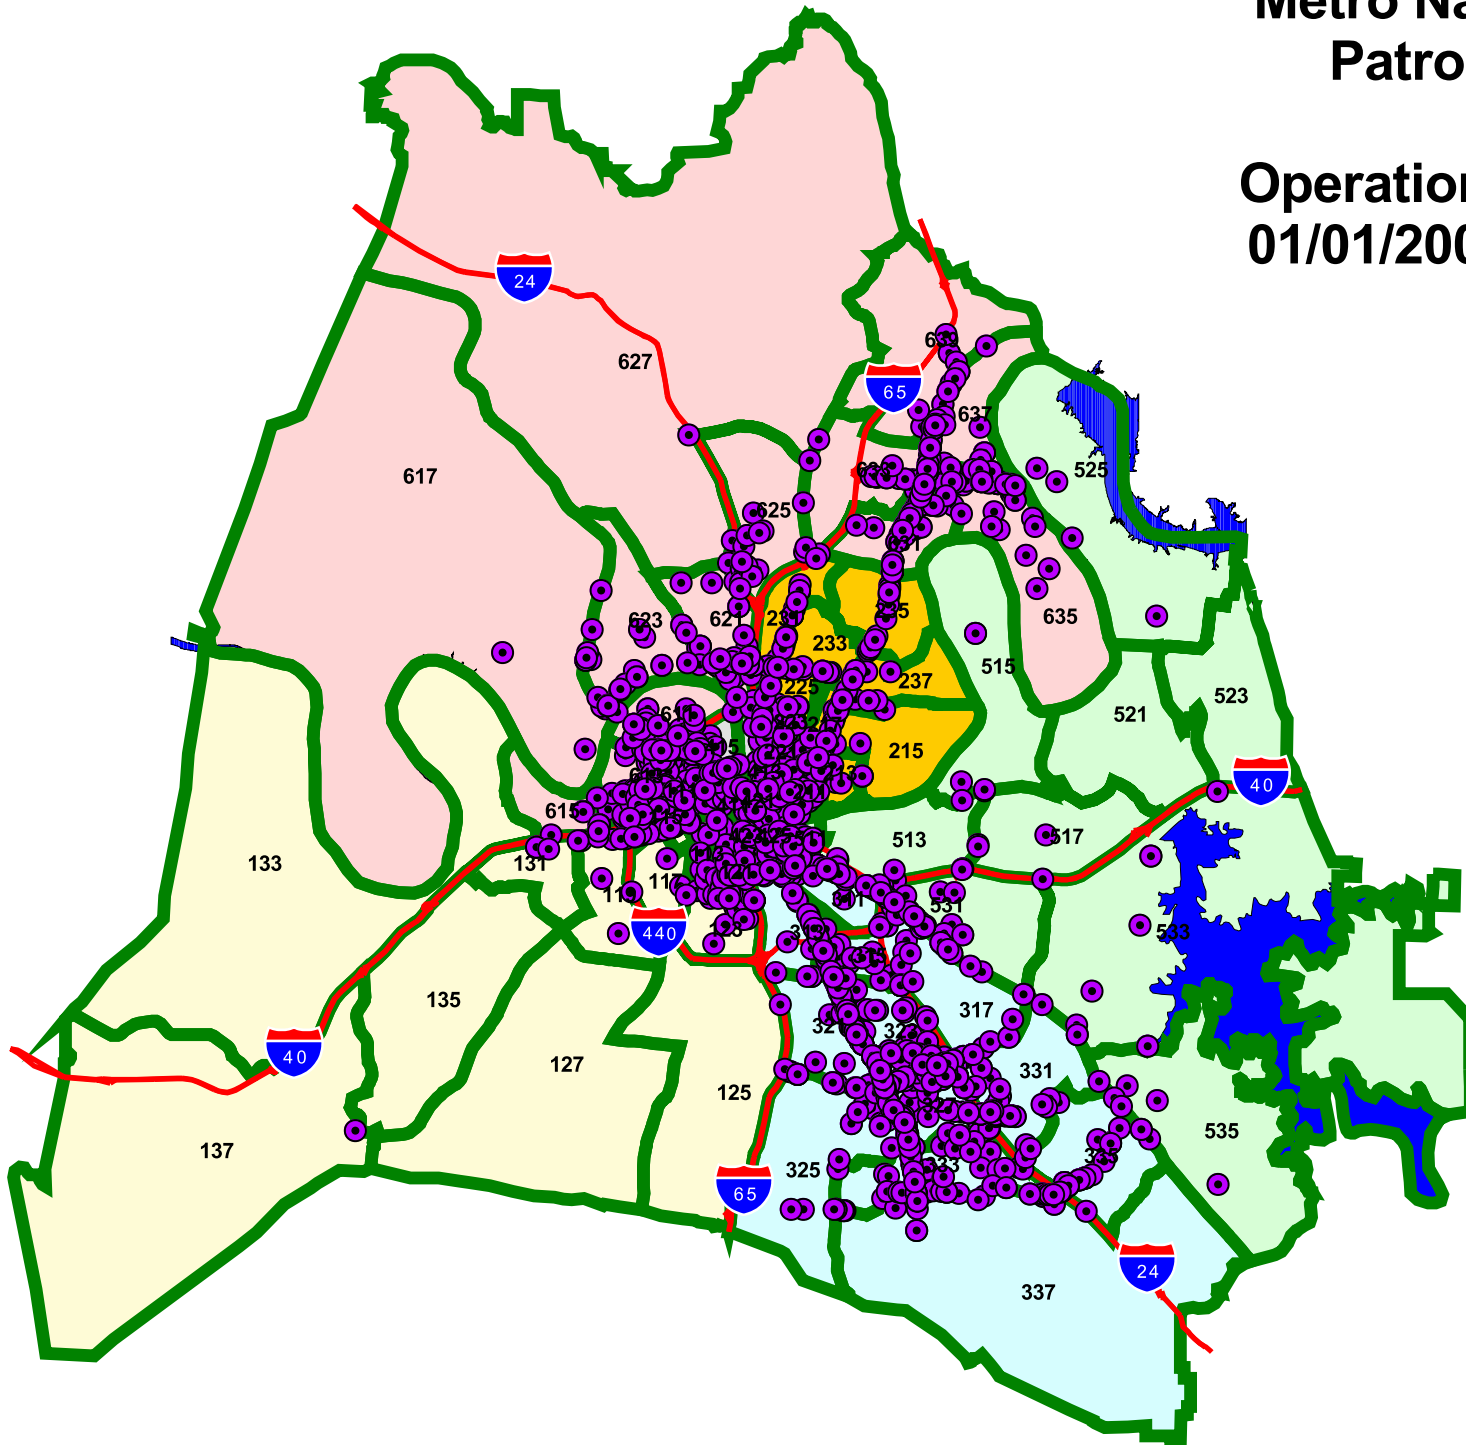

# Metro Nashville Police Patrol Zone Map & Operation Safer Streets 01/01/2008 - 05/04/2008

-  Operation Safer Streets YTD
-  Interstates
-  Patrol Zones
-  Lake
-  River
- Precinct**
-  Central
-  East
-  Hermitage
-  North
-  South
-  West