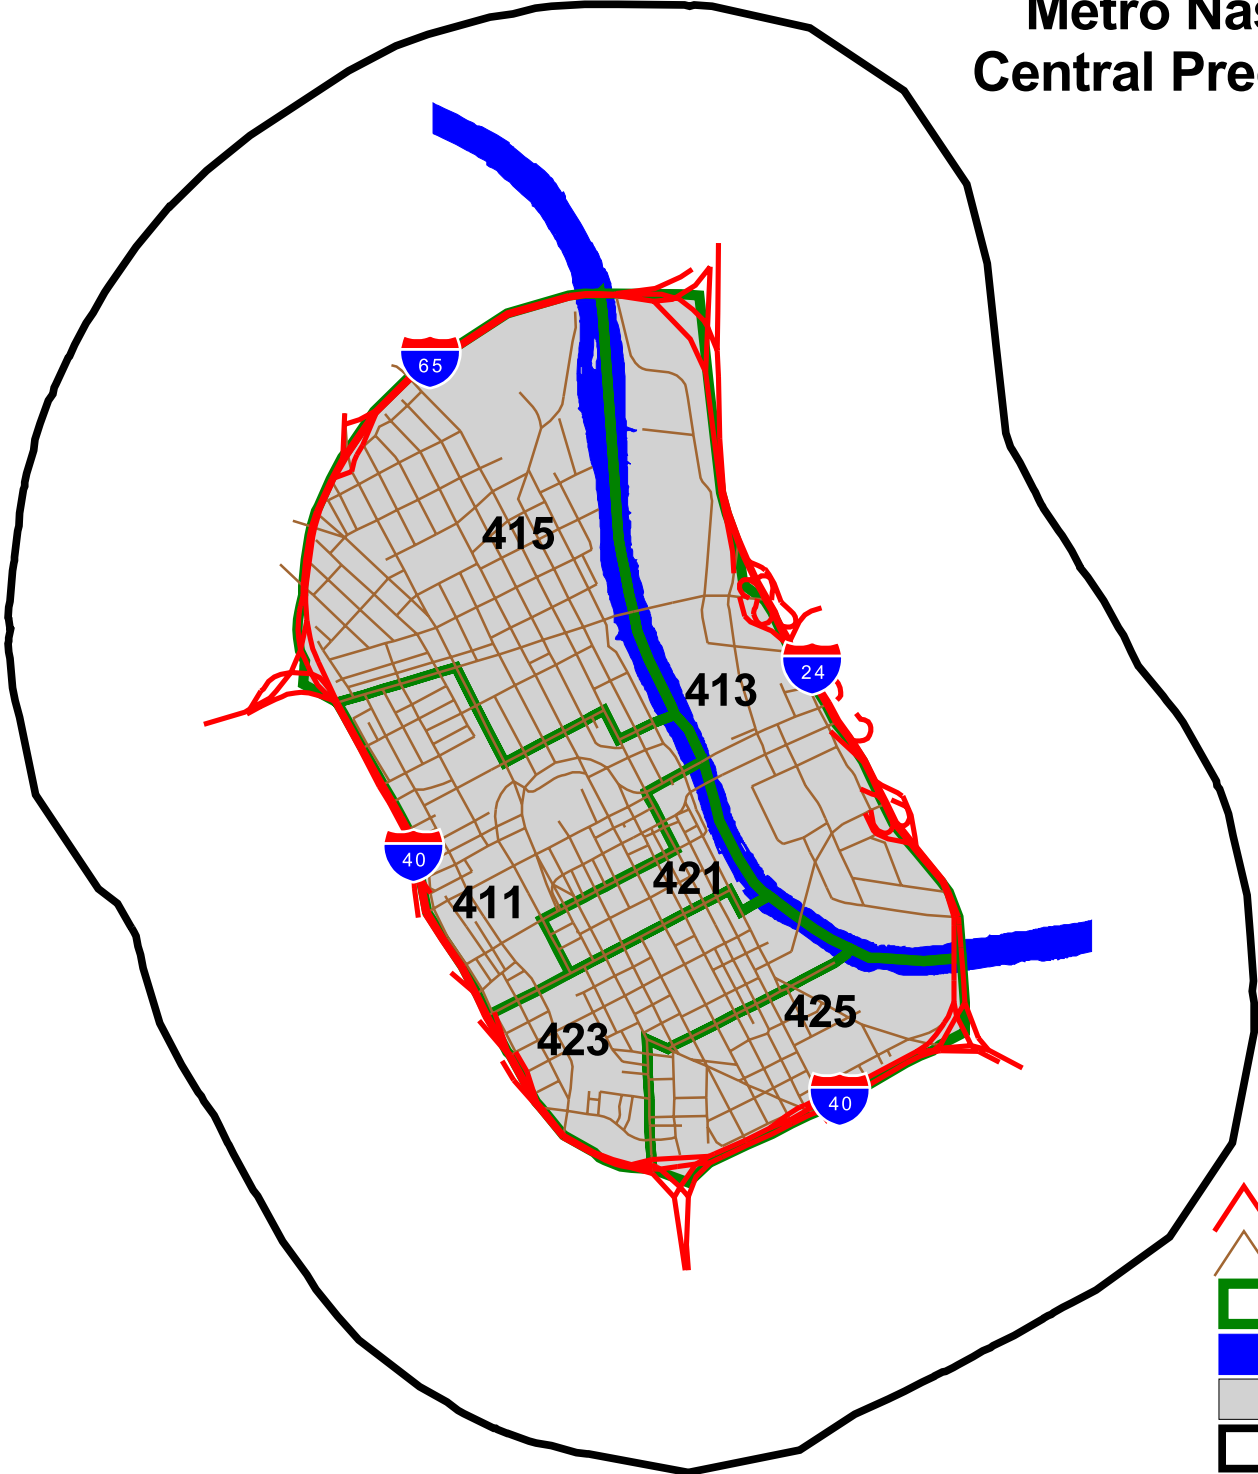

Metro Nashville Police Central Precinct Zone Map

-  Interstates
-  Streets
-  Patrol Zones
-  River
-  Central Precinct
-  1 Mile Buffer