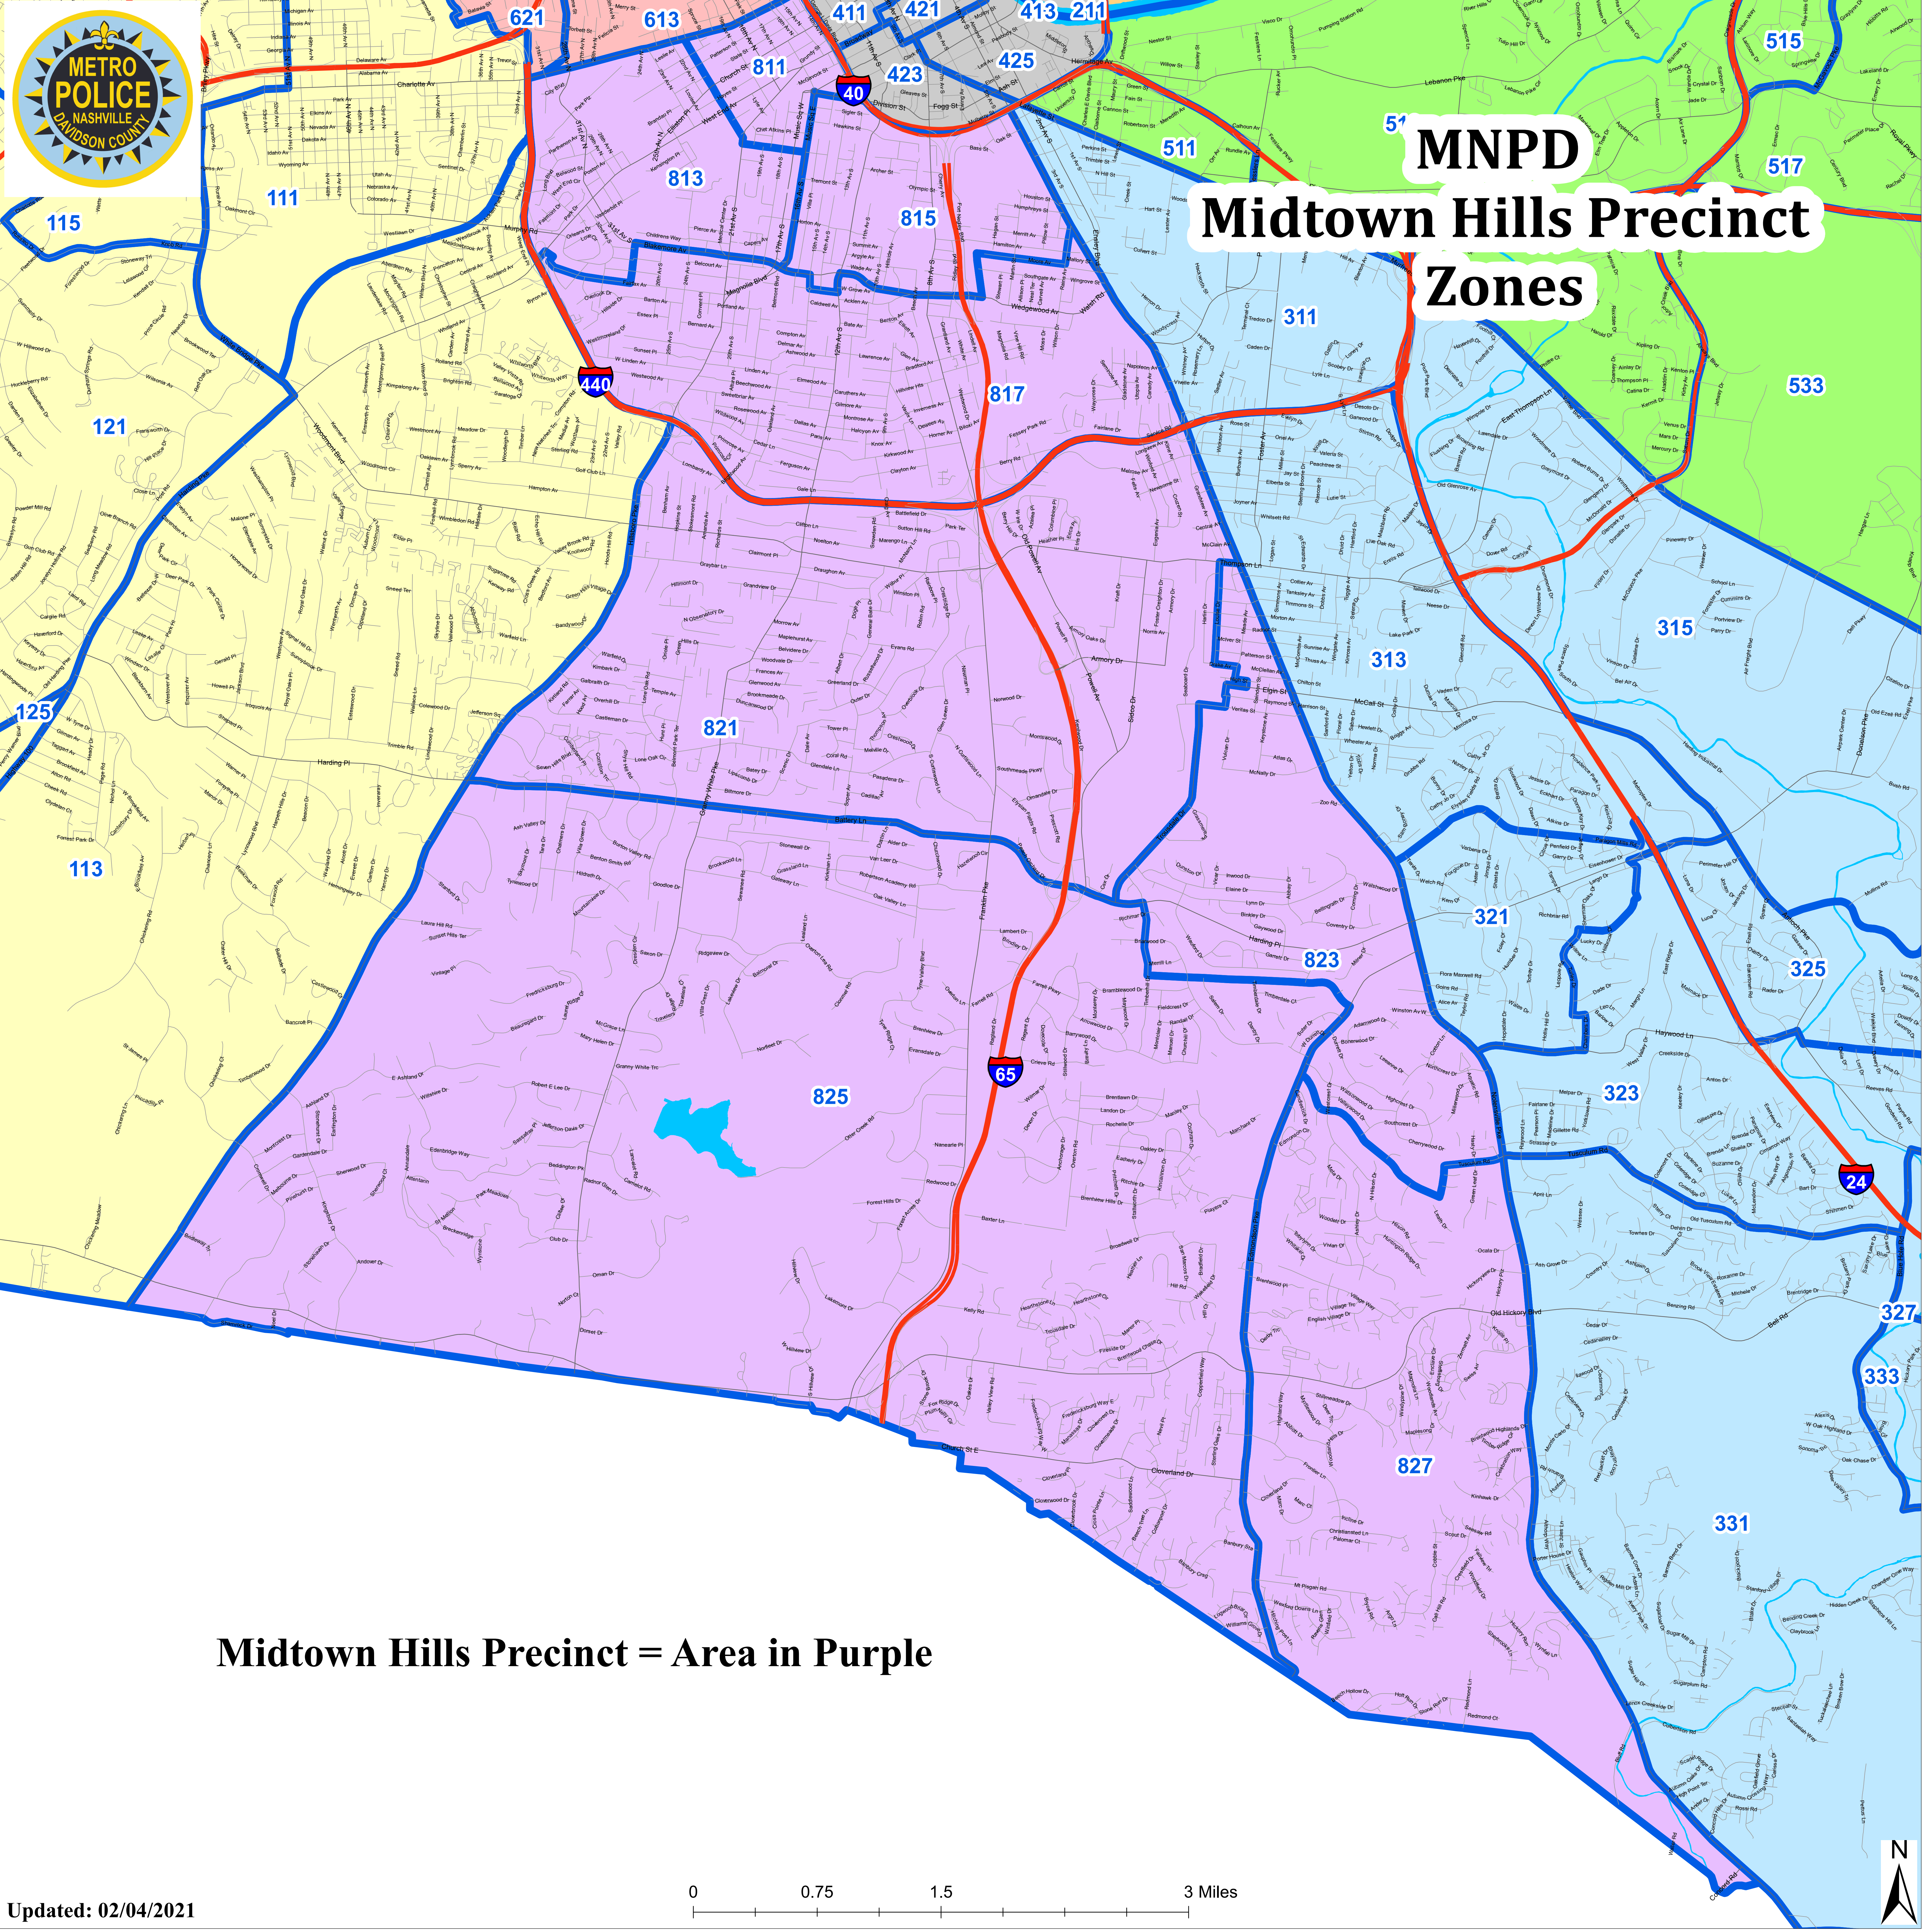

MNPD Midtown Hills Precinct Zones

Midtown Hills Precinct = Area in Purple