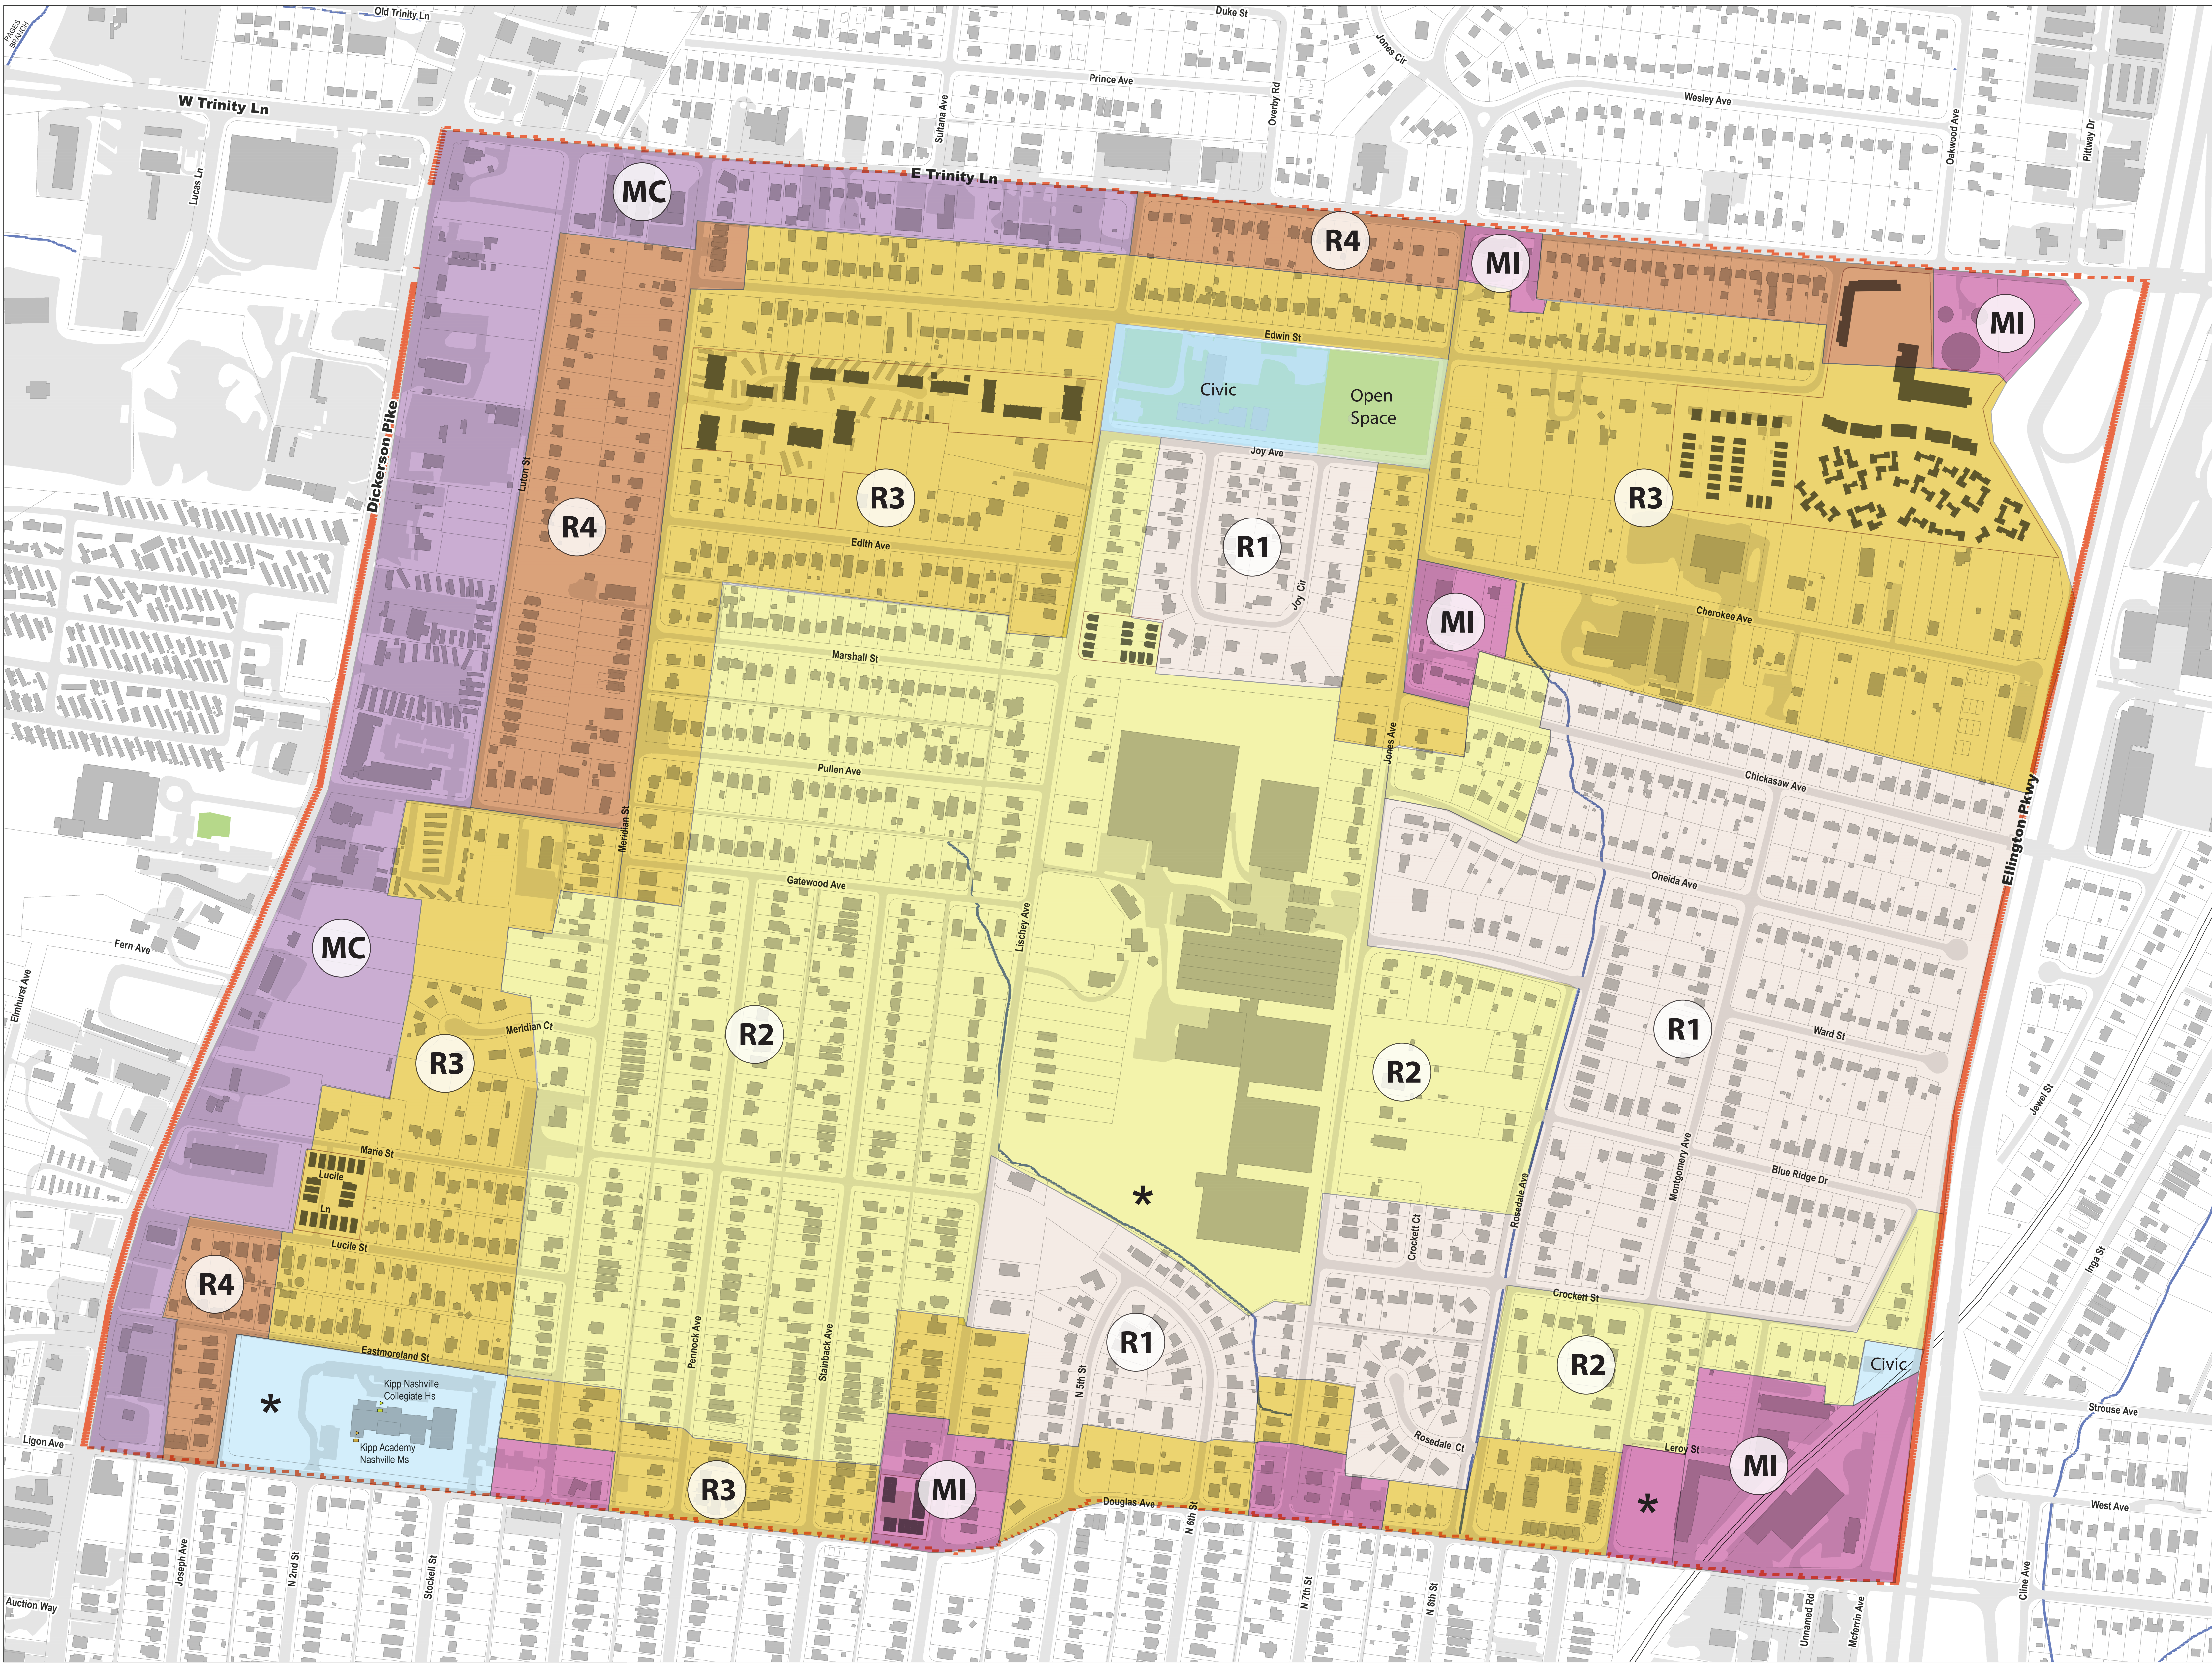

# HIGHLAND HEIGHTS NEIGHBORHOOD

## Building Types Plan

- Highland Heights Boundary
- Building Footprints
- Pavement
- Metro Park
- Stream
- Potential Open Space

### BUILDING TYPE DISTRICTS

- R1 Residential
- R2 Residential
- R3 Residential
- R4 Residential
- MI Mixed-Use Intersection
- MC Mixed-Use Corridor