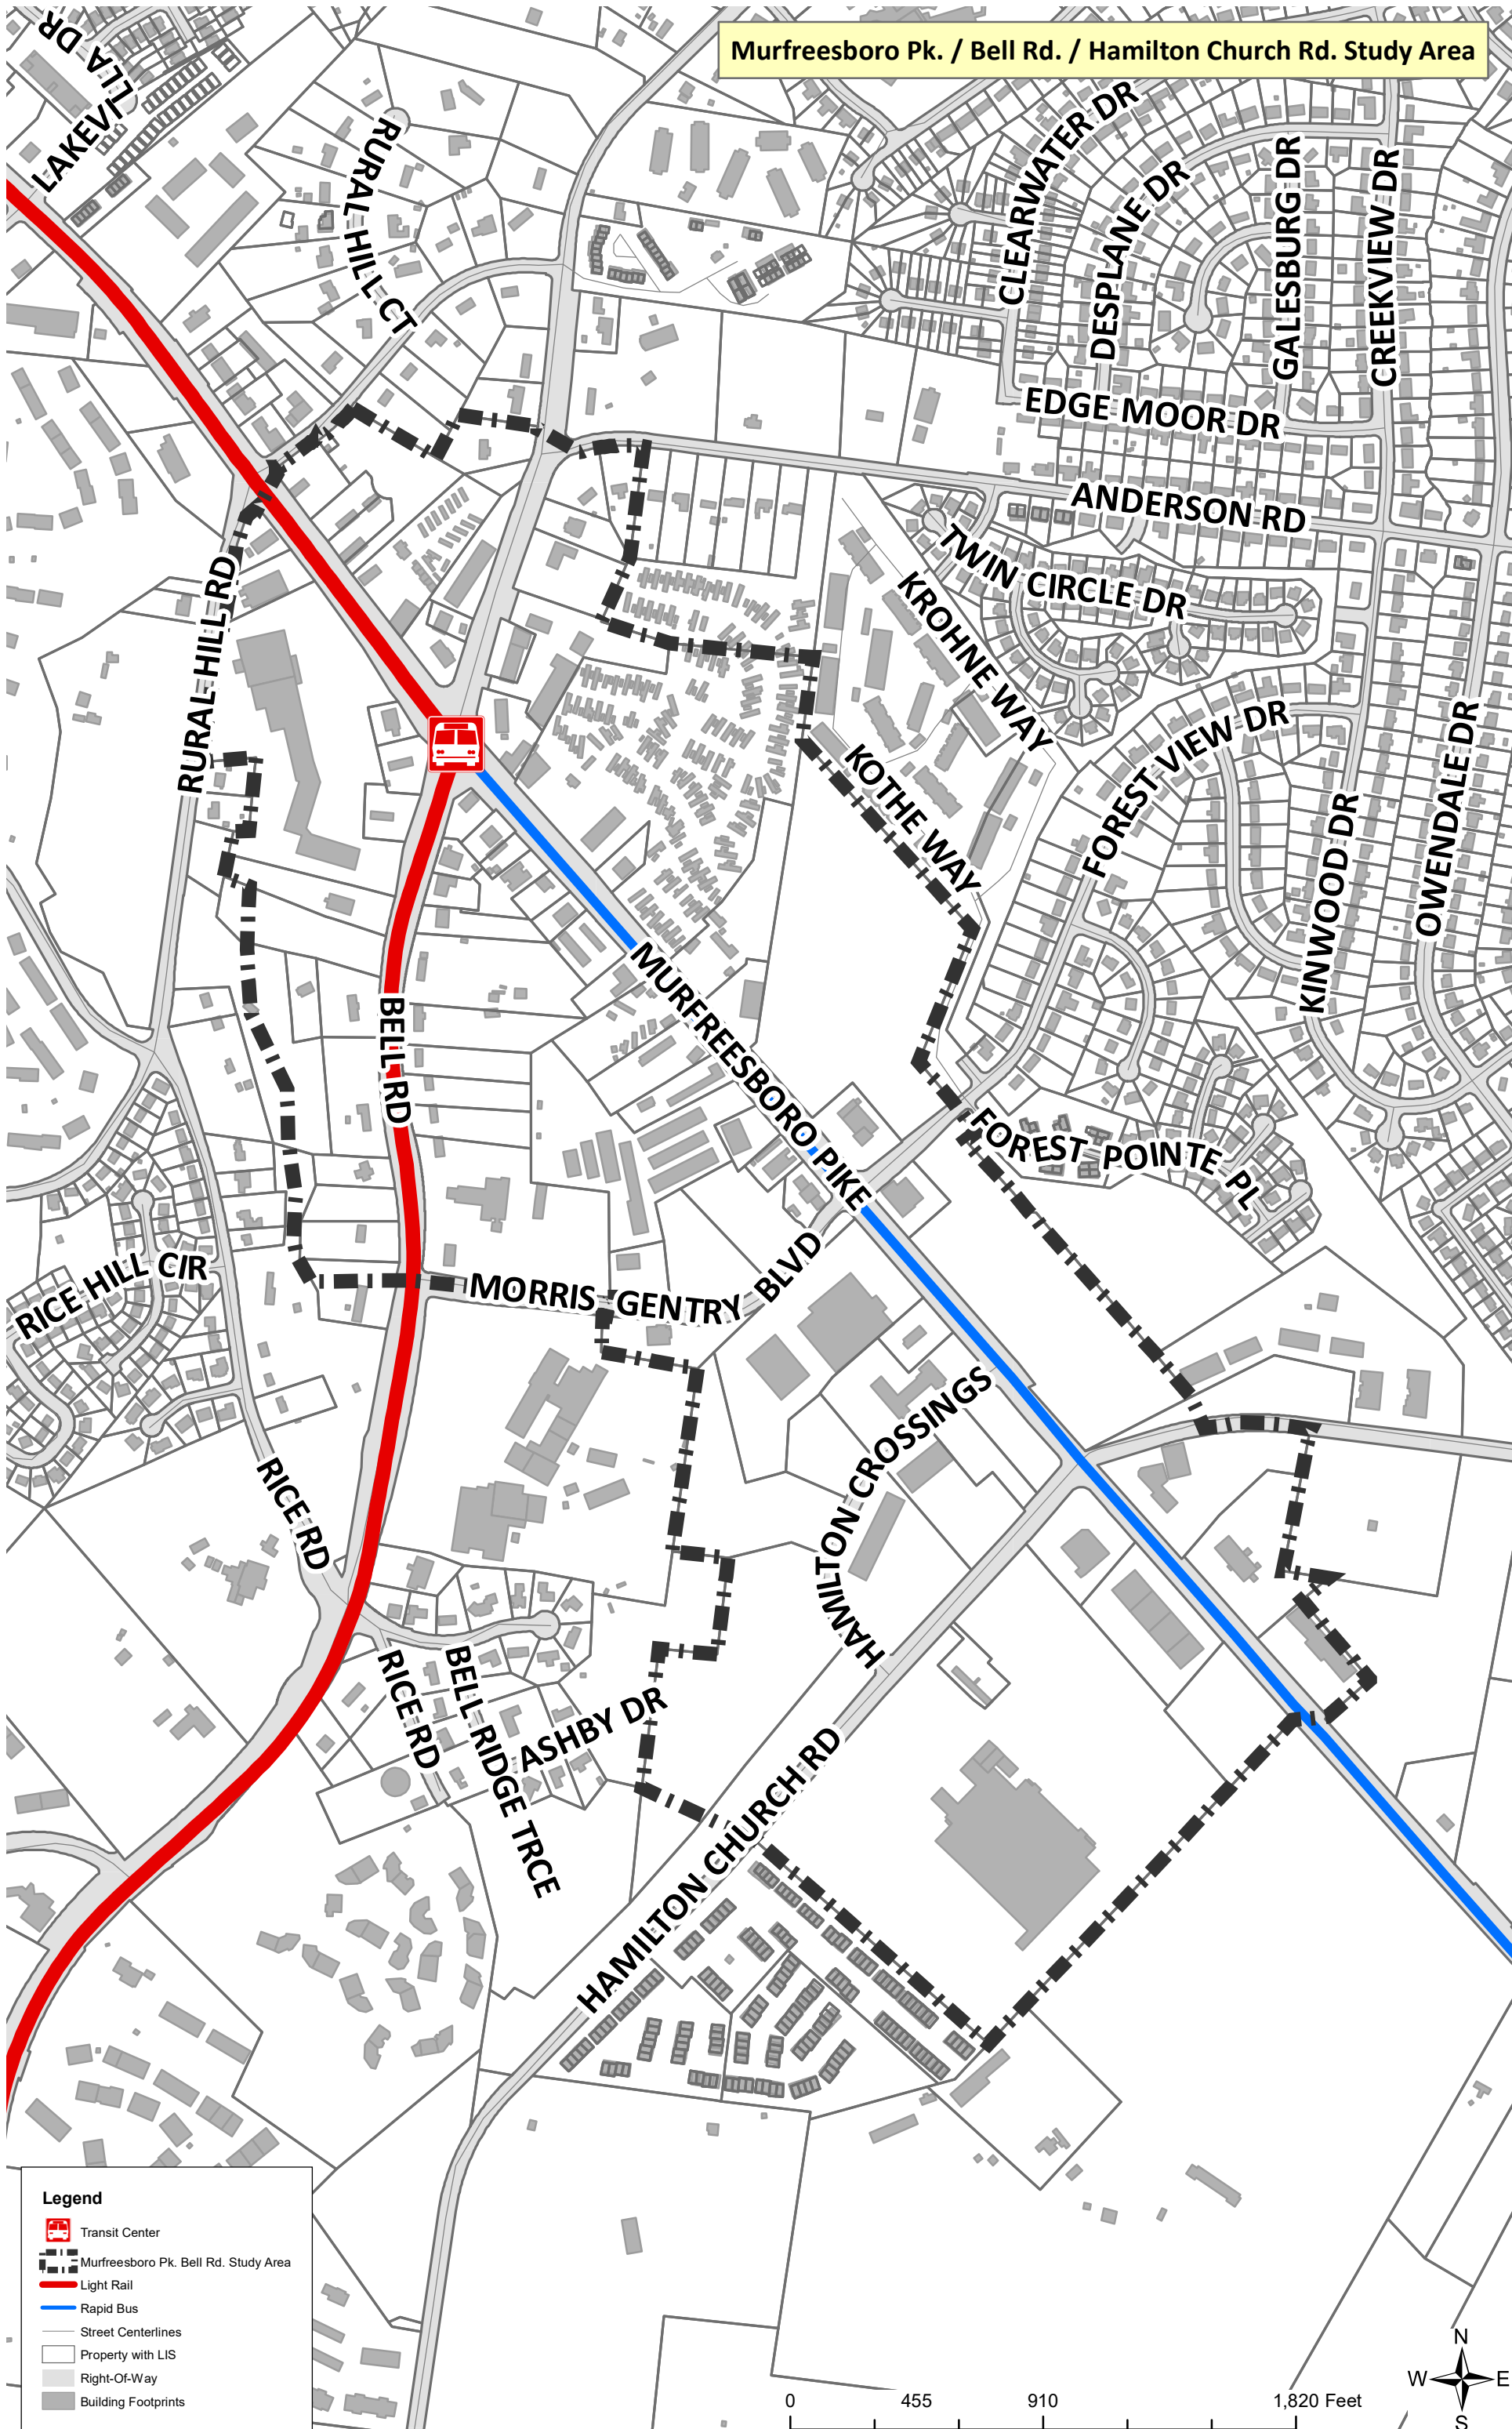

Murfreesboro Pk. / Bell Rd. / Hamilton Church Rd. Study Area

LAKEVIEW DR

RURAL HILL CT

CLEARWATER DR

DESPLANE DR

GALESBURG DR

CREEKVIEW DR

EDGE MOOR DR

ANDERSON RD

TWIN CIRCLE DR

KROHNE WAY

FOREST VIEW DR

KINWOOD DR

OWENDALE DR

RURAL HILL RD

BELL RD

MURFREESBORO PIKE

KOTHE WAY

FOREST POINTE PL

RICE HILL CIR

MORRIS GENTRY BLVD

RICE RD

HAMILTON CROSSINGS

RICE RD

BELL RIDGE TRCE

ASHBY DR

HAMILTON CHURCH RD