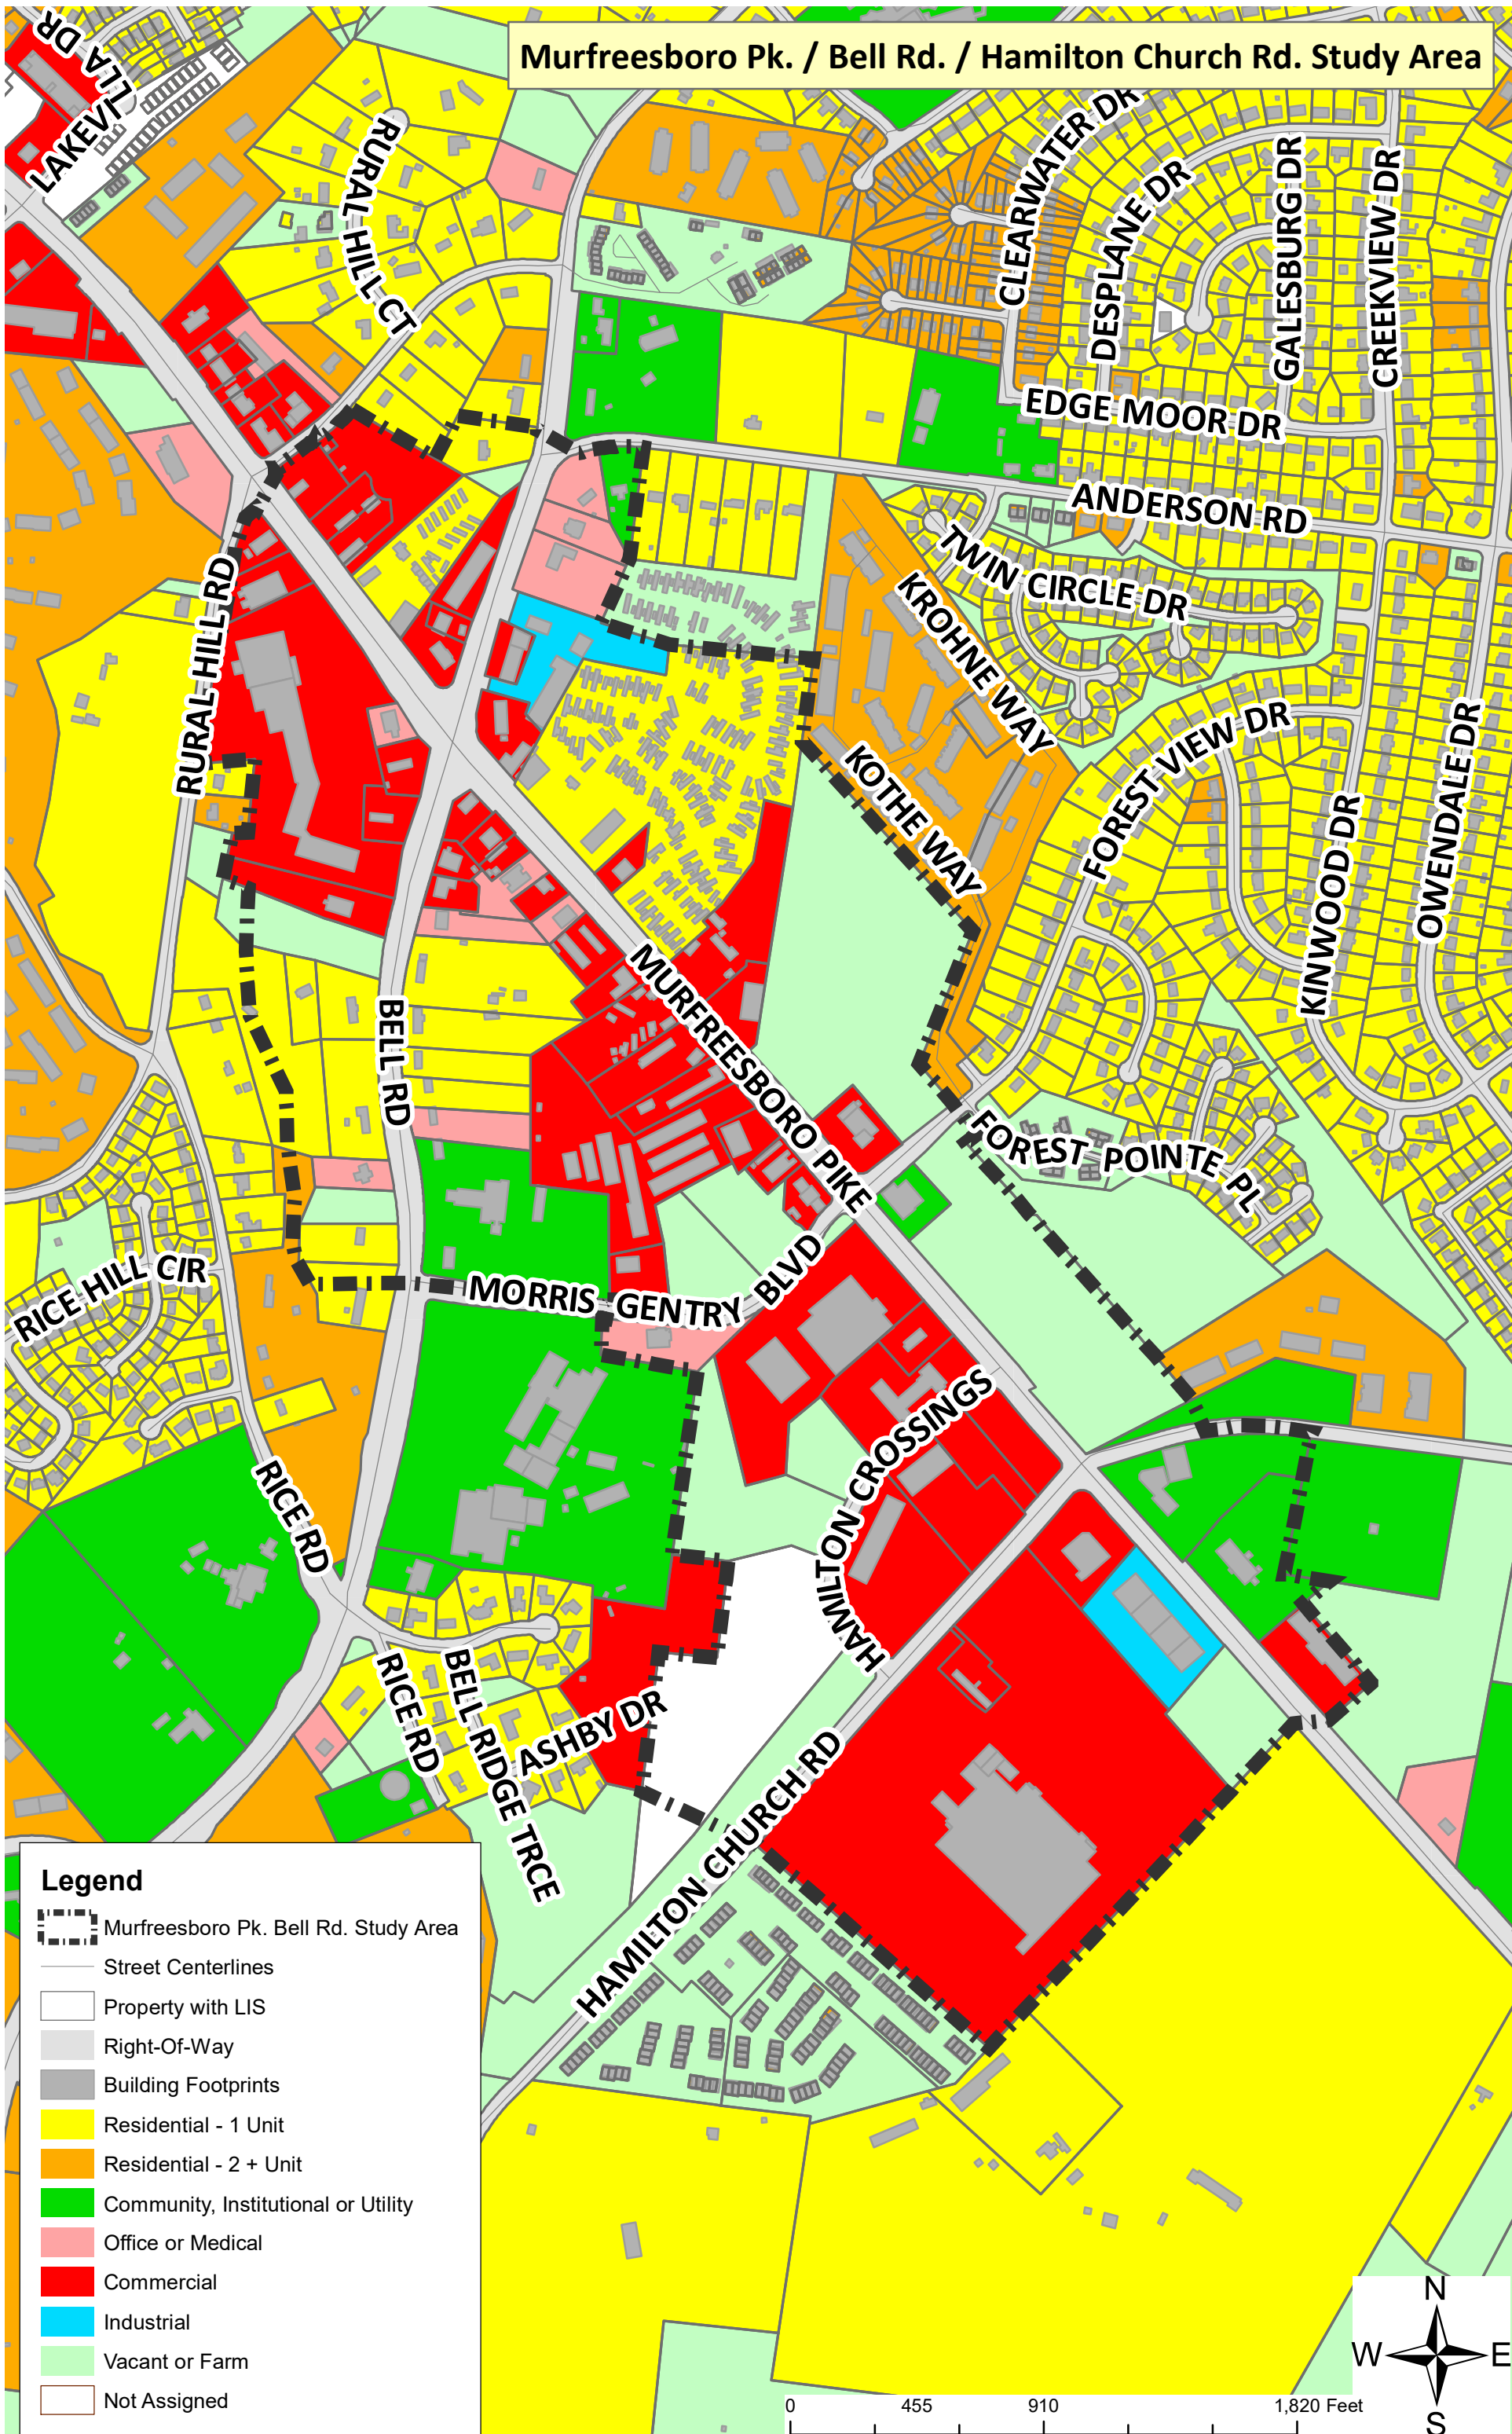

Murfreesboro Pk. / Bell Rd. / Hamilton Church Rd. Study Area

**Legend**

-  Murfreesboro Pk. Bell Rd. Study Area
-  Street Centerlines
-  Property with LIS
-  Right-Of-Way
-  Building Footprints
-  Residential - 1 Unit
-  Residential - 2 + Unit
-  Community, Institutional or Utility
-  Office or Medical
-  Commercial
-  Industrial
-  Vacant or Farm
-  Not Assigned

0 455 910 1,820 Feet