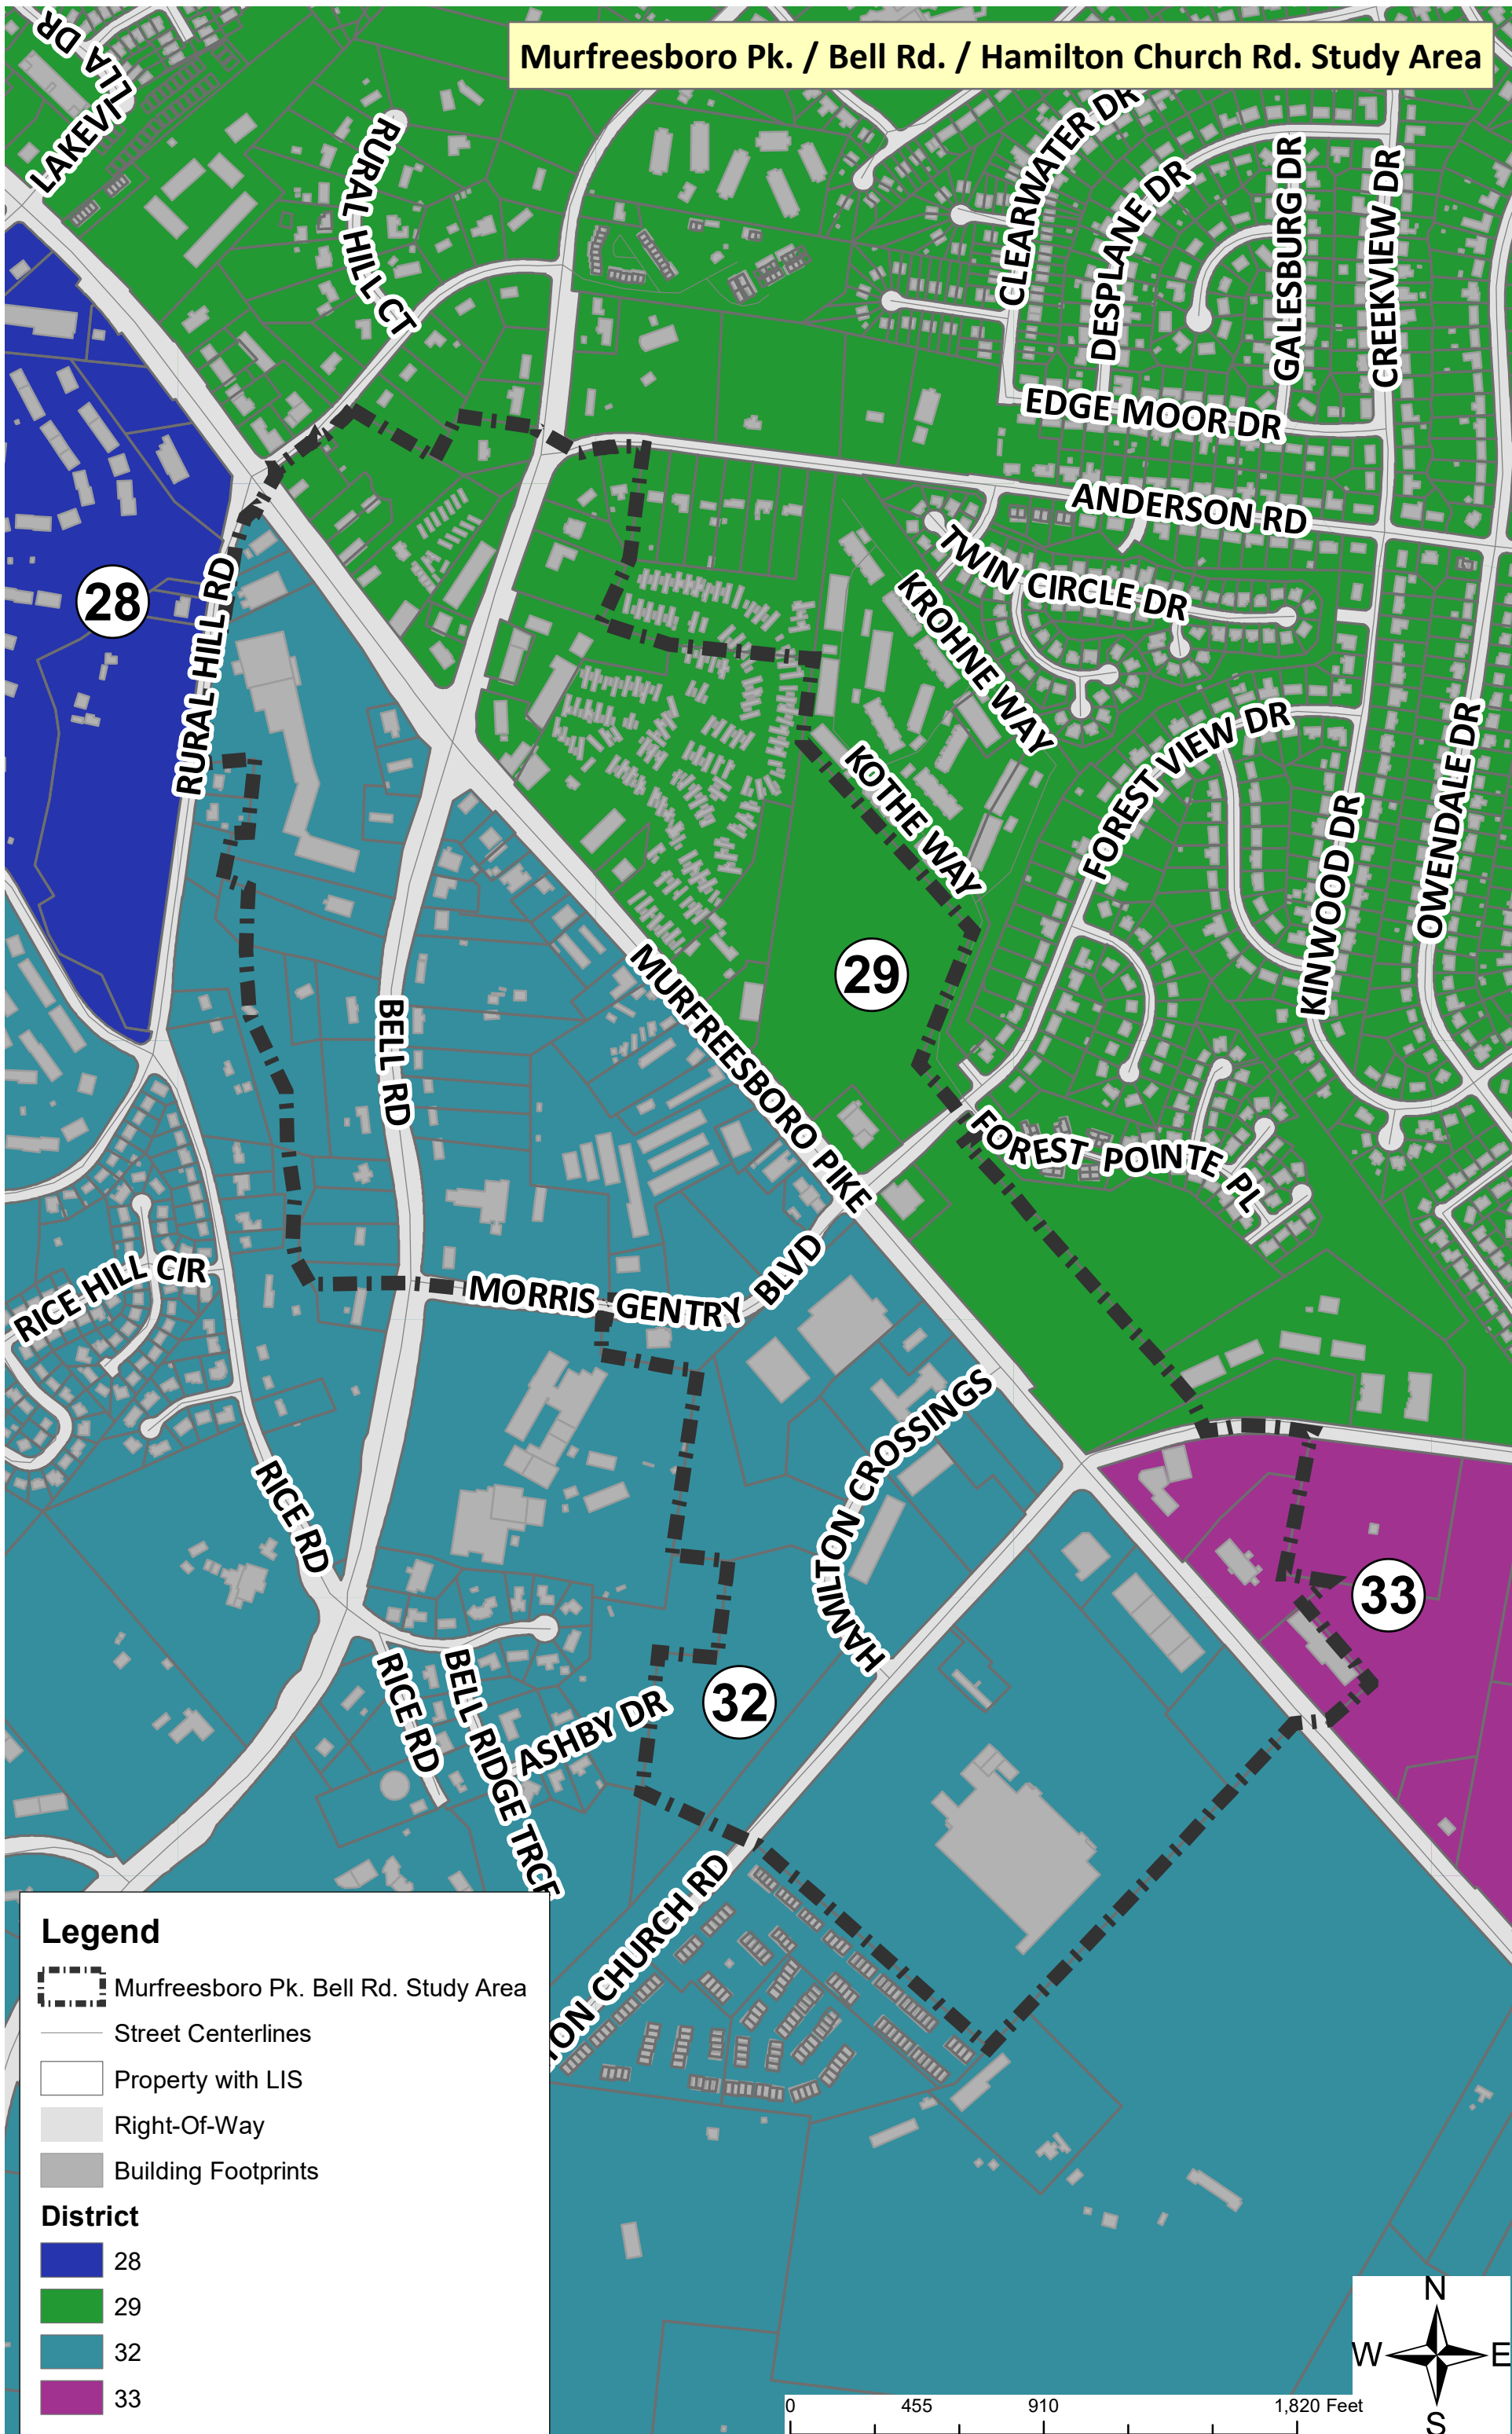

Murfreesboro Pk. / Bell Rd. / Hamilton Church Rd. Study Area

Legend

-  Murfreesboro Pk. Bell Rd. Study Area
-  Street Centerlines
-  Property with LIS
-  Right-Of-Way
-  Building Footprints

District

-  28
-  29
-  32
-  33

0 455 910 1,820 Feet