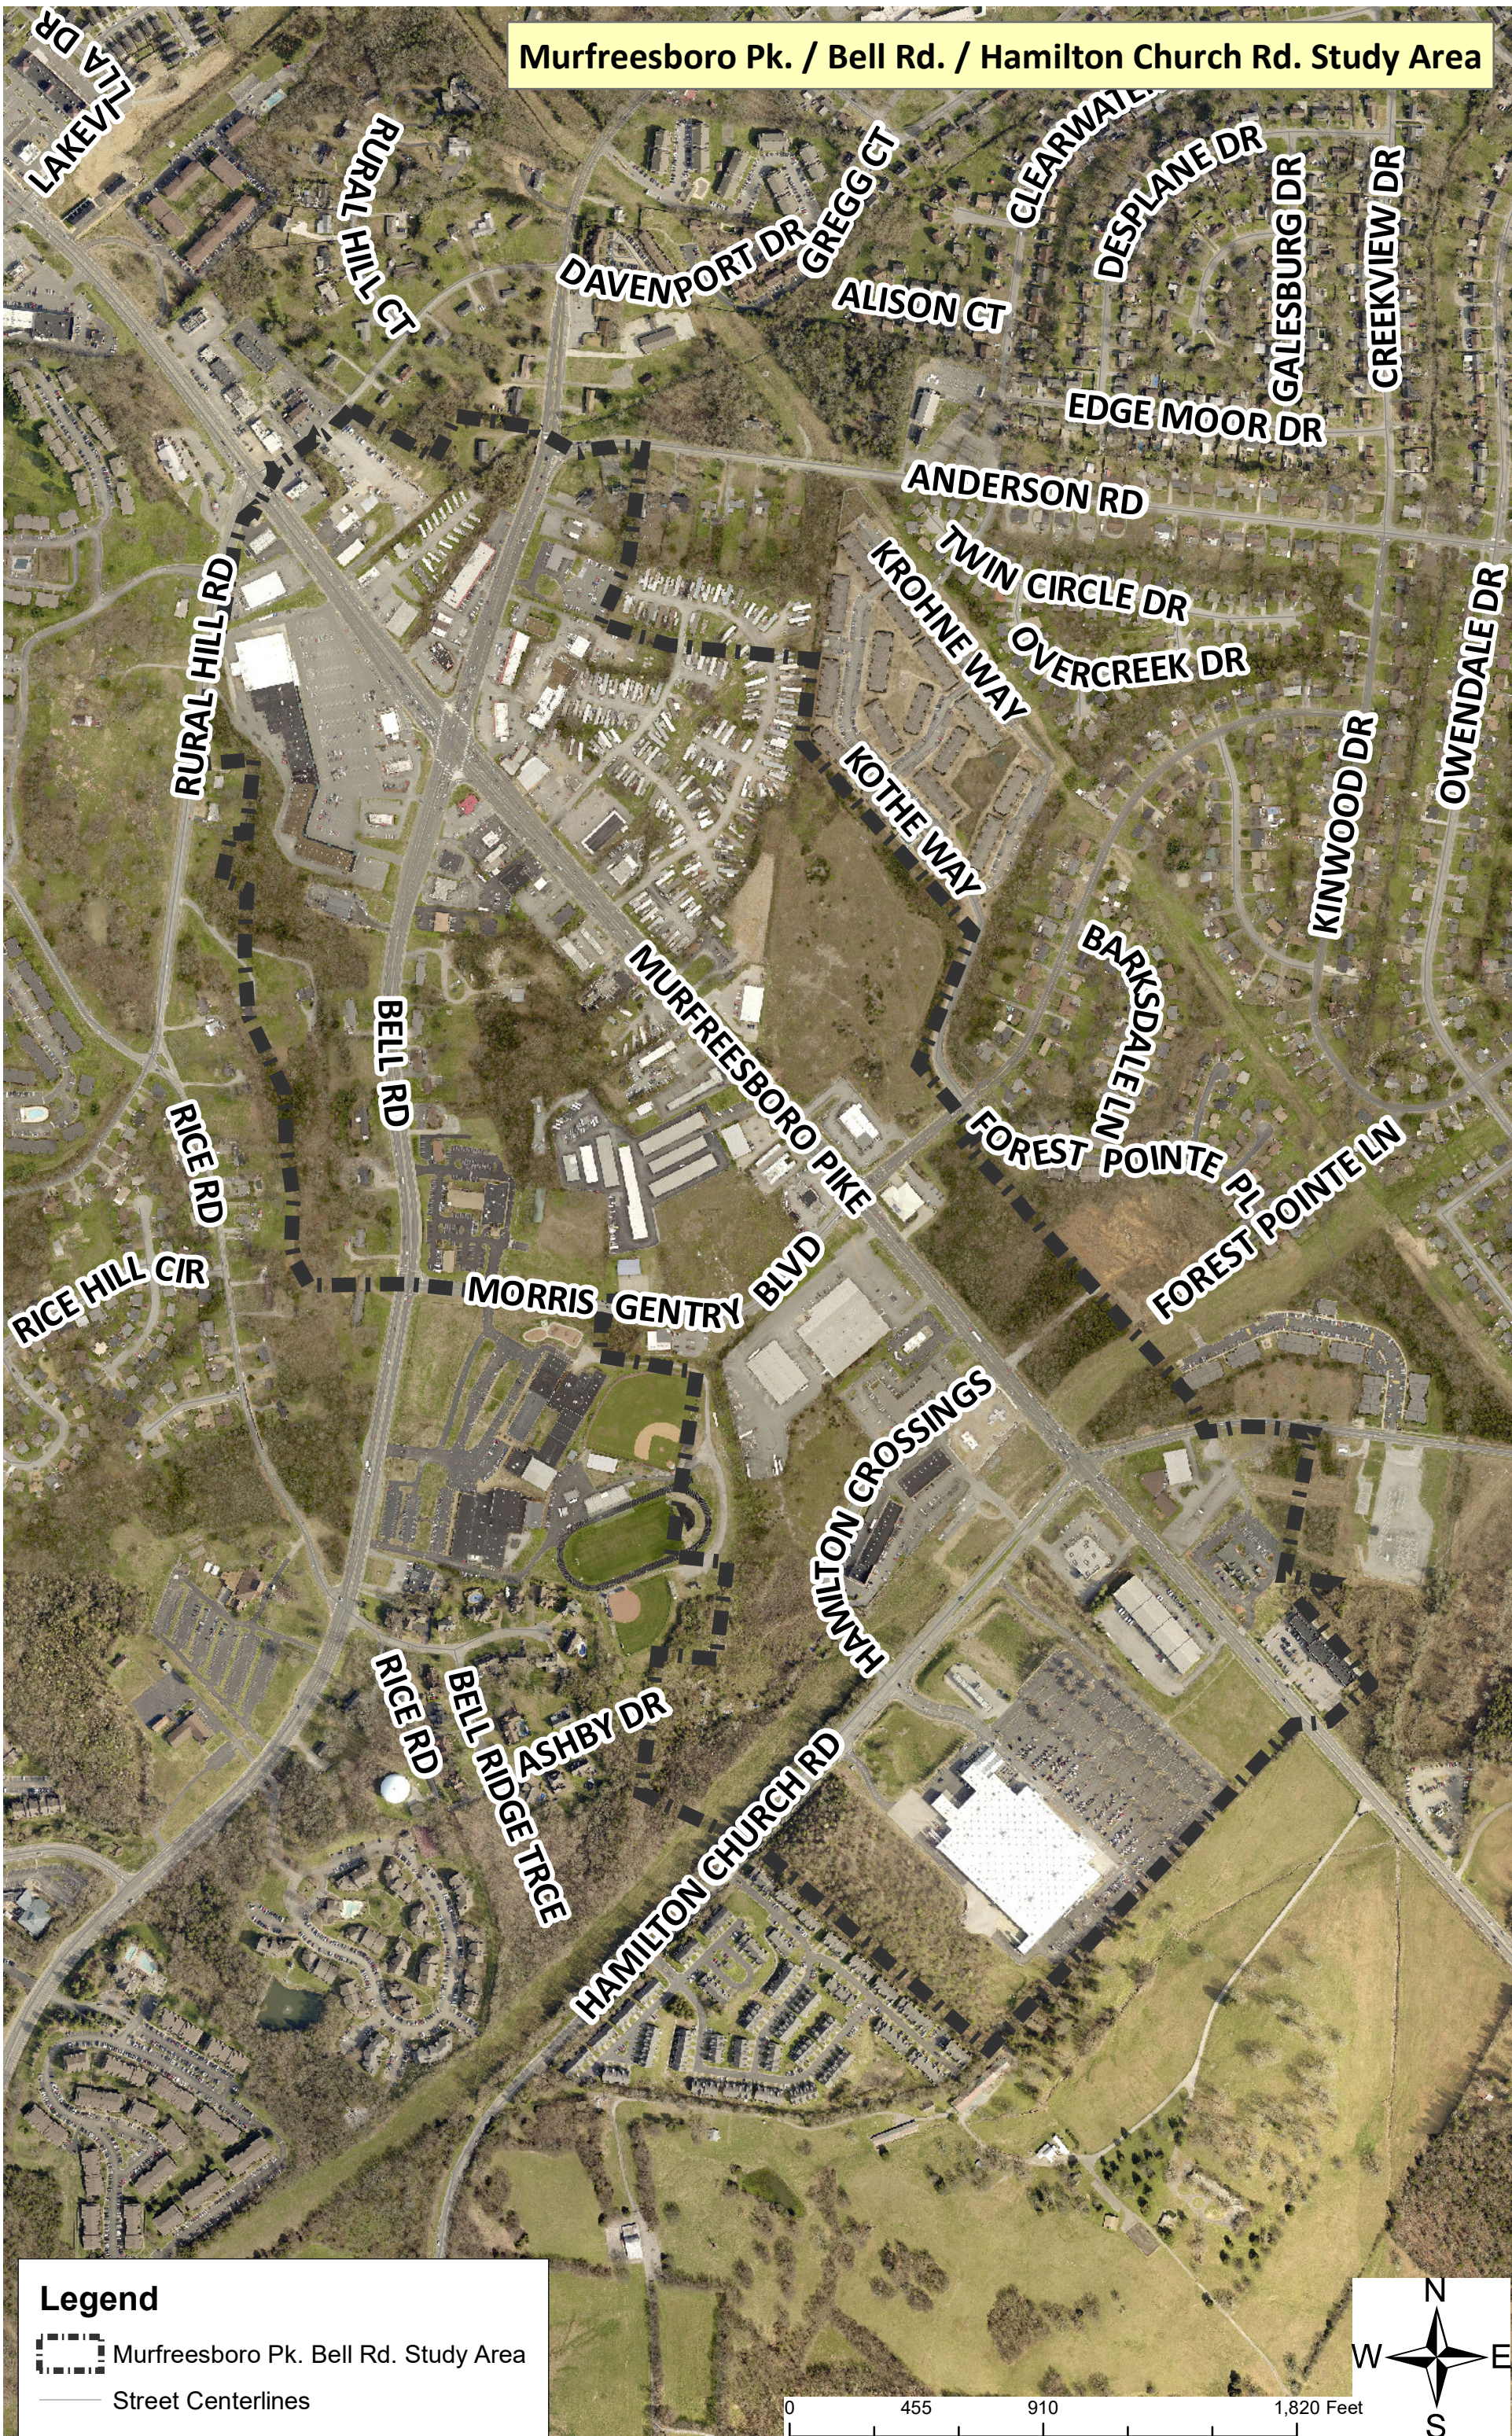

Murfreesboro Pk. / Bell Rd. / Hamilton Church Rd. Study Area

Legend

-  Murfreesboro Pk. Bell Rd. Study Area
-  Street Centerlines

0 455 910 1,820 Feet