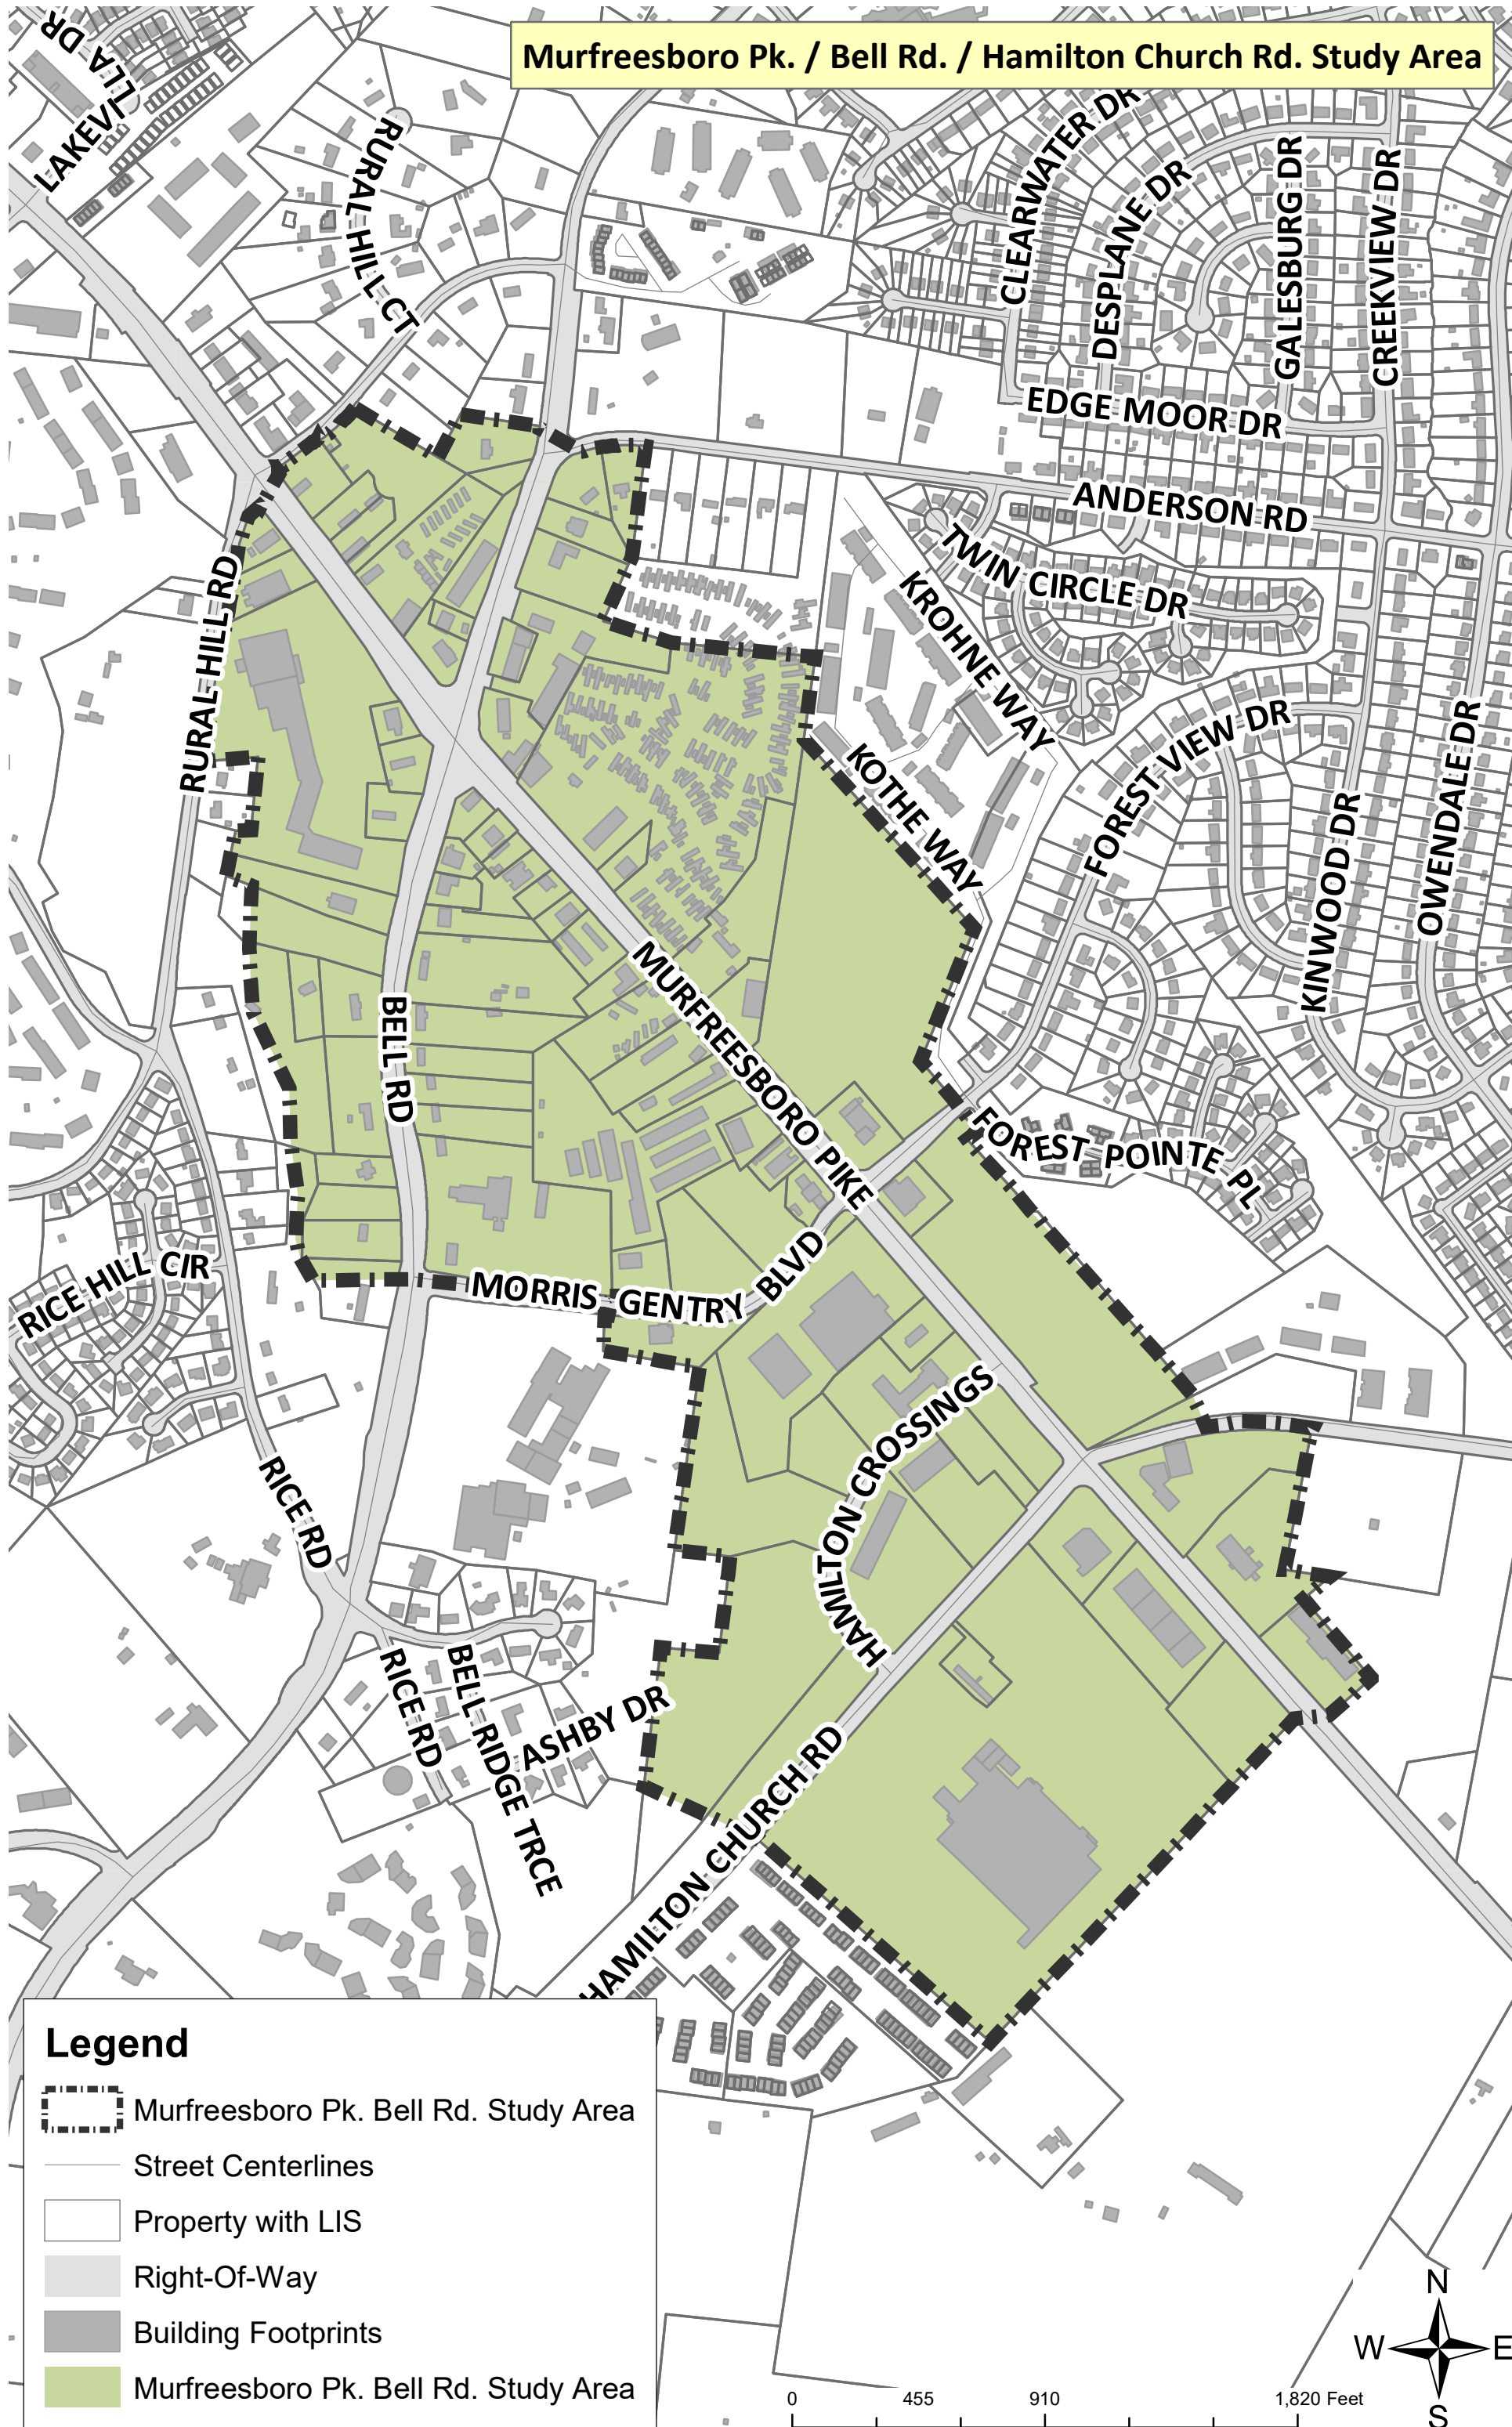

Murfreesboro Pk. / Bell Rd. / Hamilton Church Rd. Study Area

Legend

-  Murfreesboro Pk. Bell Rd. Study Area
-  Street Centerlines
-  Property with LIS
-  Right-Of-Way
-  Building Footprints
-  Murfreesboro Pk. Bell Rd. Study Area

0 455 910 1,820 Feet