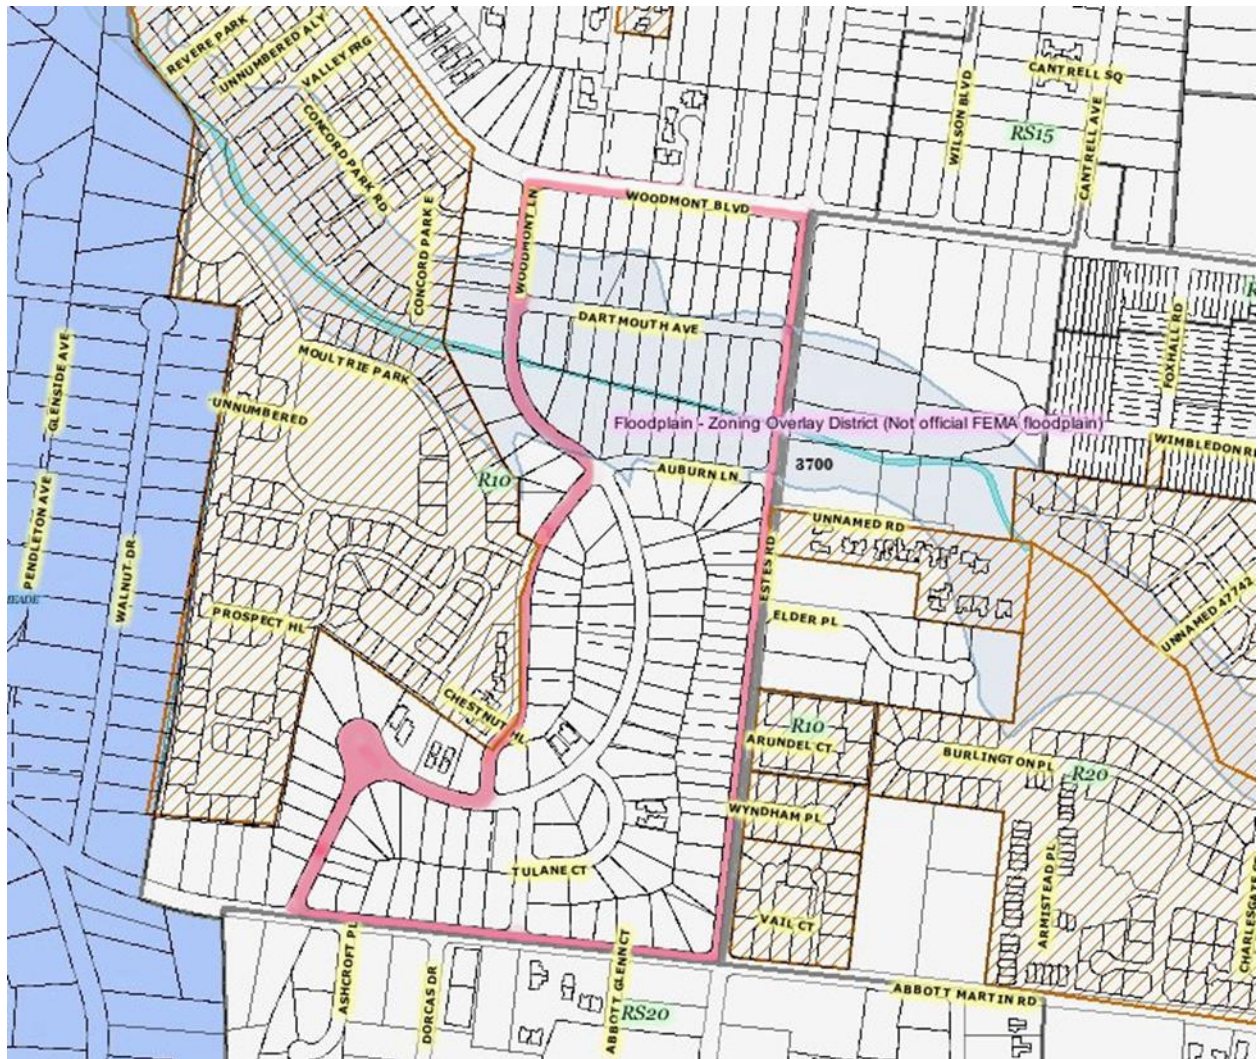

BOUNDARIES

The *Woodmont Corners Neighborhood Association* is comprised of those residences on Woodmont Lane, Dartmouth Avenue, Auburn Lane, and Tulane Court.

The boundaries of this association do not include residences that front on Woodmont Blvd (north side), Estes Road (east side), and Abbott Martin (south side), as shown on the map below.

Map altered slightly from:

<http://maps.nashville.gov/propertykiva/site/main.htm>

NOTE: much, but not all, of our NA is in Metro Council District 25 (Russ Pulley).

Contact: Charles Conte, <mailto:charles@charlesconte.com>