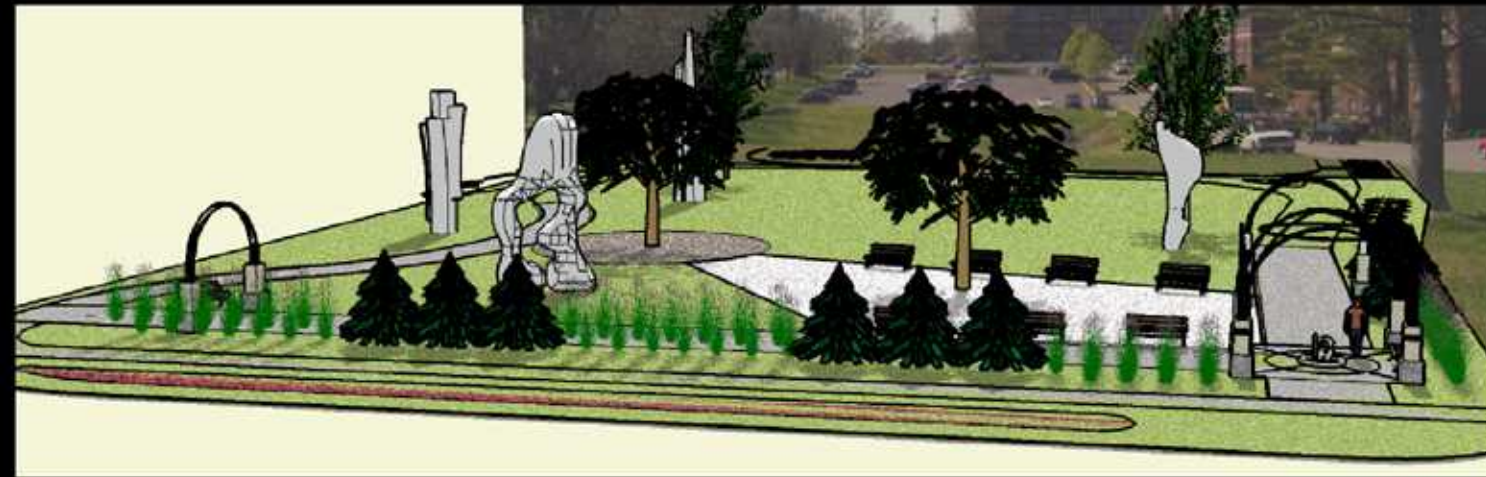

Naturalized rain garden

Wire-form Trellis

Concrete aggregate path finish

Gravel mulch

Bernard Park Sculpture Garden Master Plan

Wire-form Trellis

Main Entrance

Park frontage along 21st Avenue

Secondary Entrance

Bernard Park Sculpture Garden Master Plan