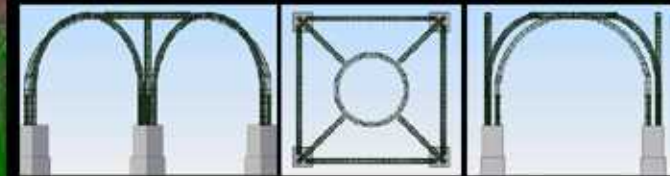

Naturalized rain garden

Wire-form Trellis

Concrete aggregate path finish

Gravel mulch

Bernard Park Sculpture Garden Master Plan

Wire-form Trellis

Main Entrance

Park frontage along 21st Avenue

Secondary Entrance

Bernard Park Sculpture Garden Master Plan