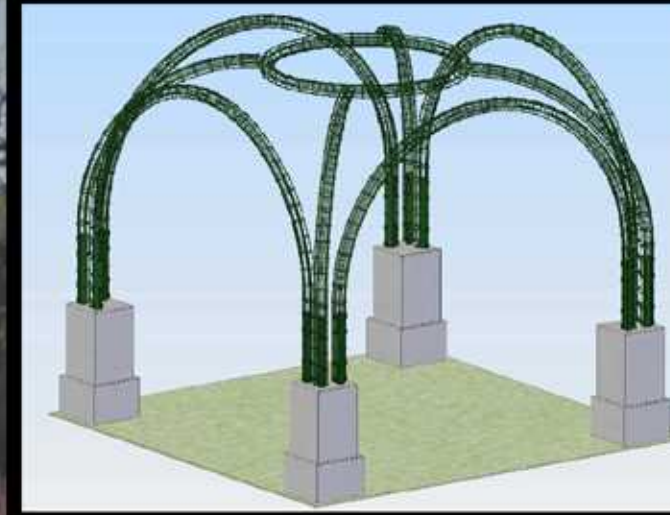

Naturalized rain garden

Wire-form Trellis

Concrete aggregate path finish

Gravel mulch

Bernard Park Sculpture Garden Master Plan

Wire-form Trellis

Main Entrance

Park frontage along 21st Avenue

Secondary Entrance

Bernard Park Sculpture Garden Master Plan