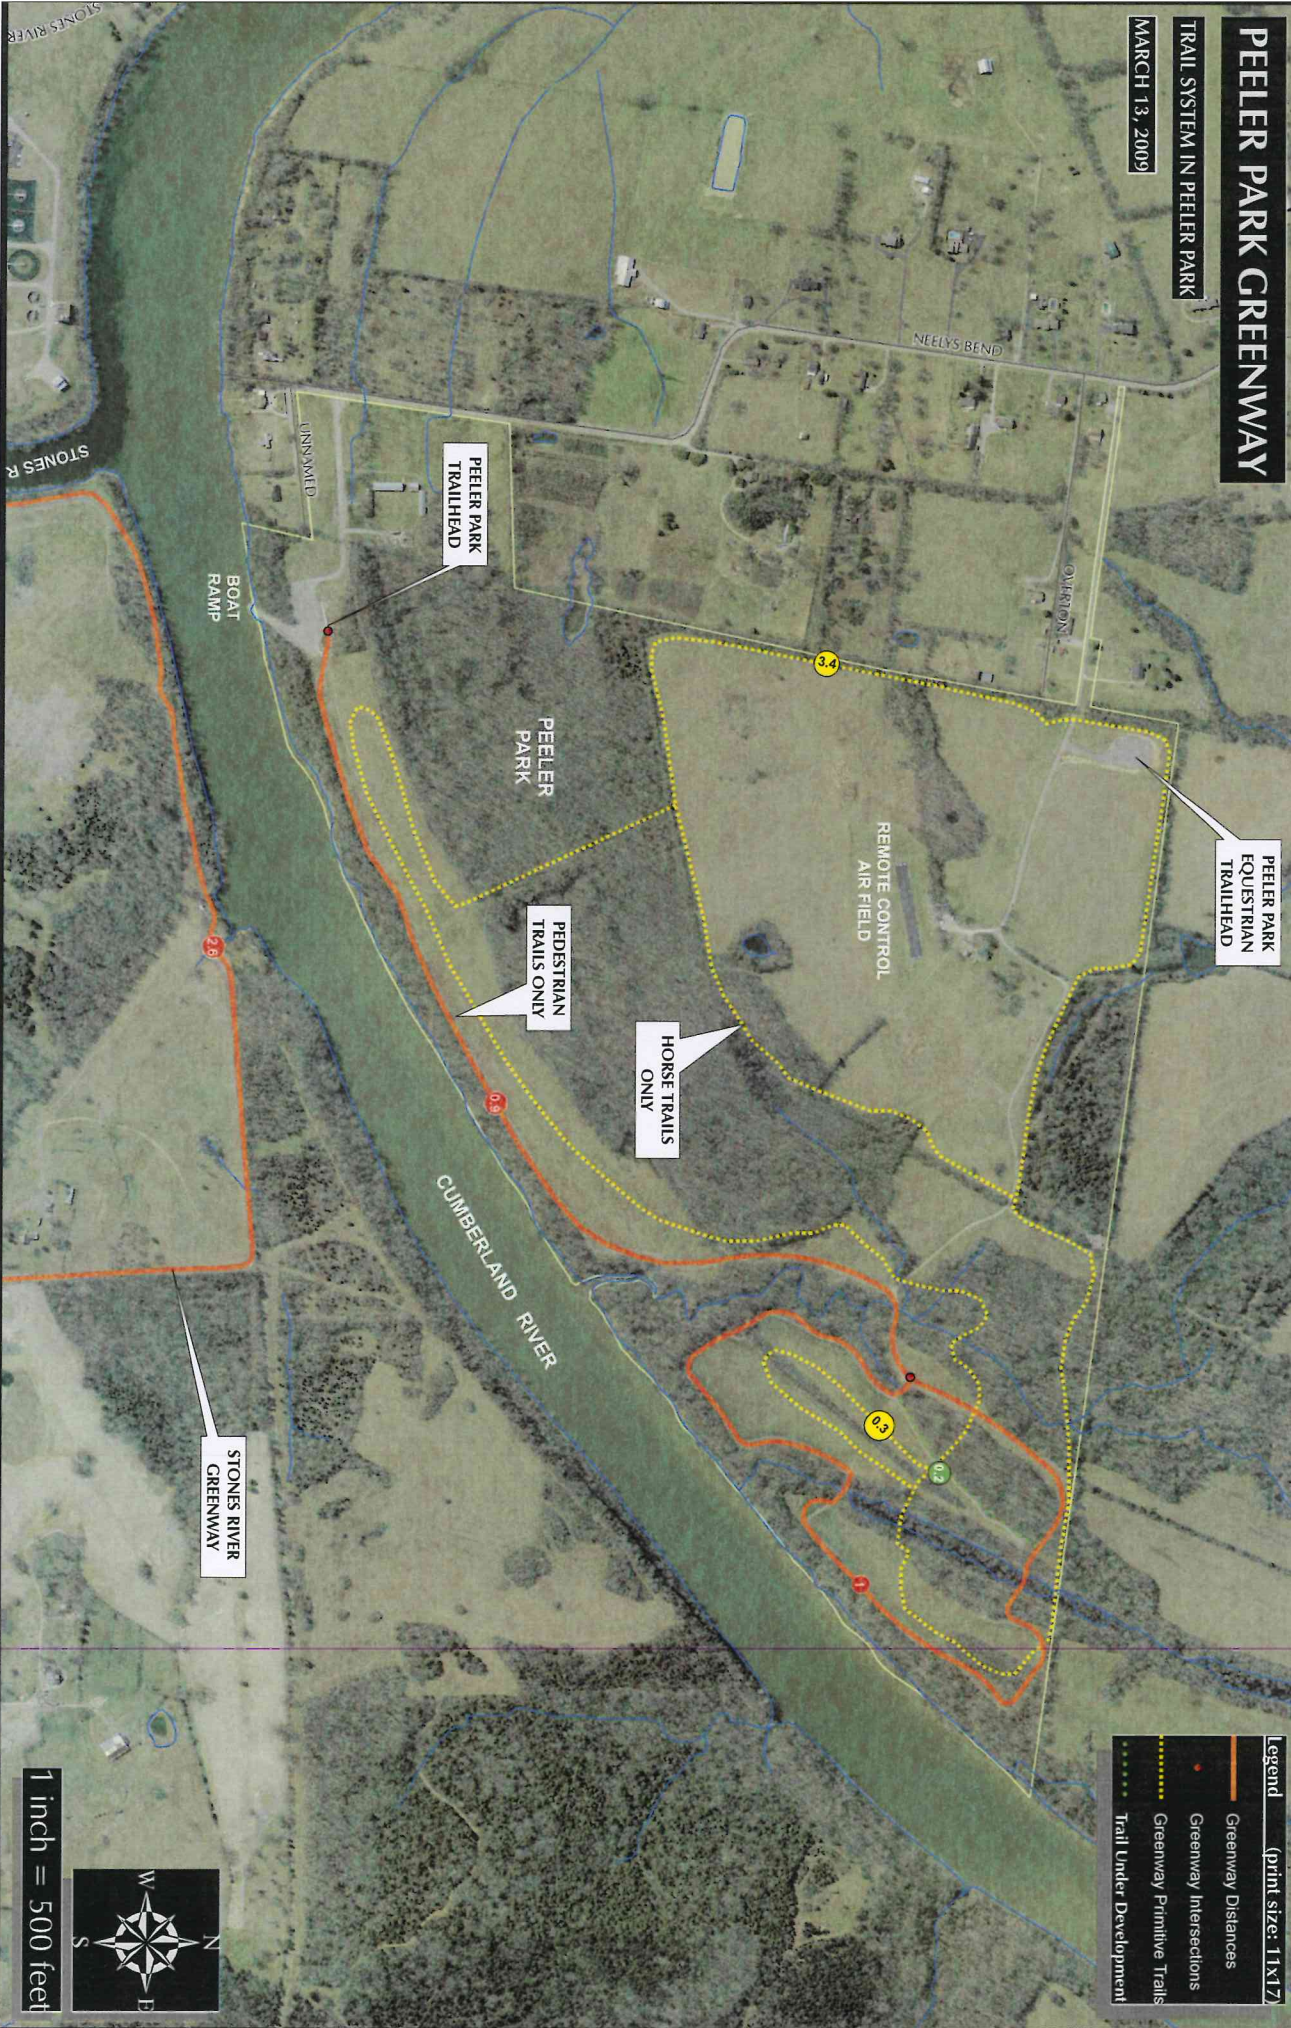

# PEELER PARK GREENWAY

TRAIL SYSTEM IN PEELER PARK

MARCH 13, 2009

**Legend** (print size: 11x17)

- Greenway Distances
- Greenway Intersections
- Greenway Primitive Trails
- Trail Under Development

1 inch = 500 feet