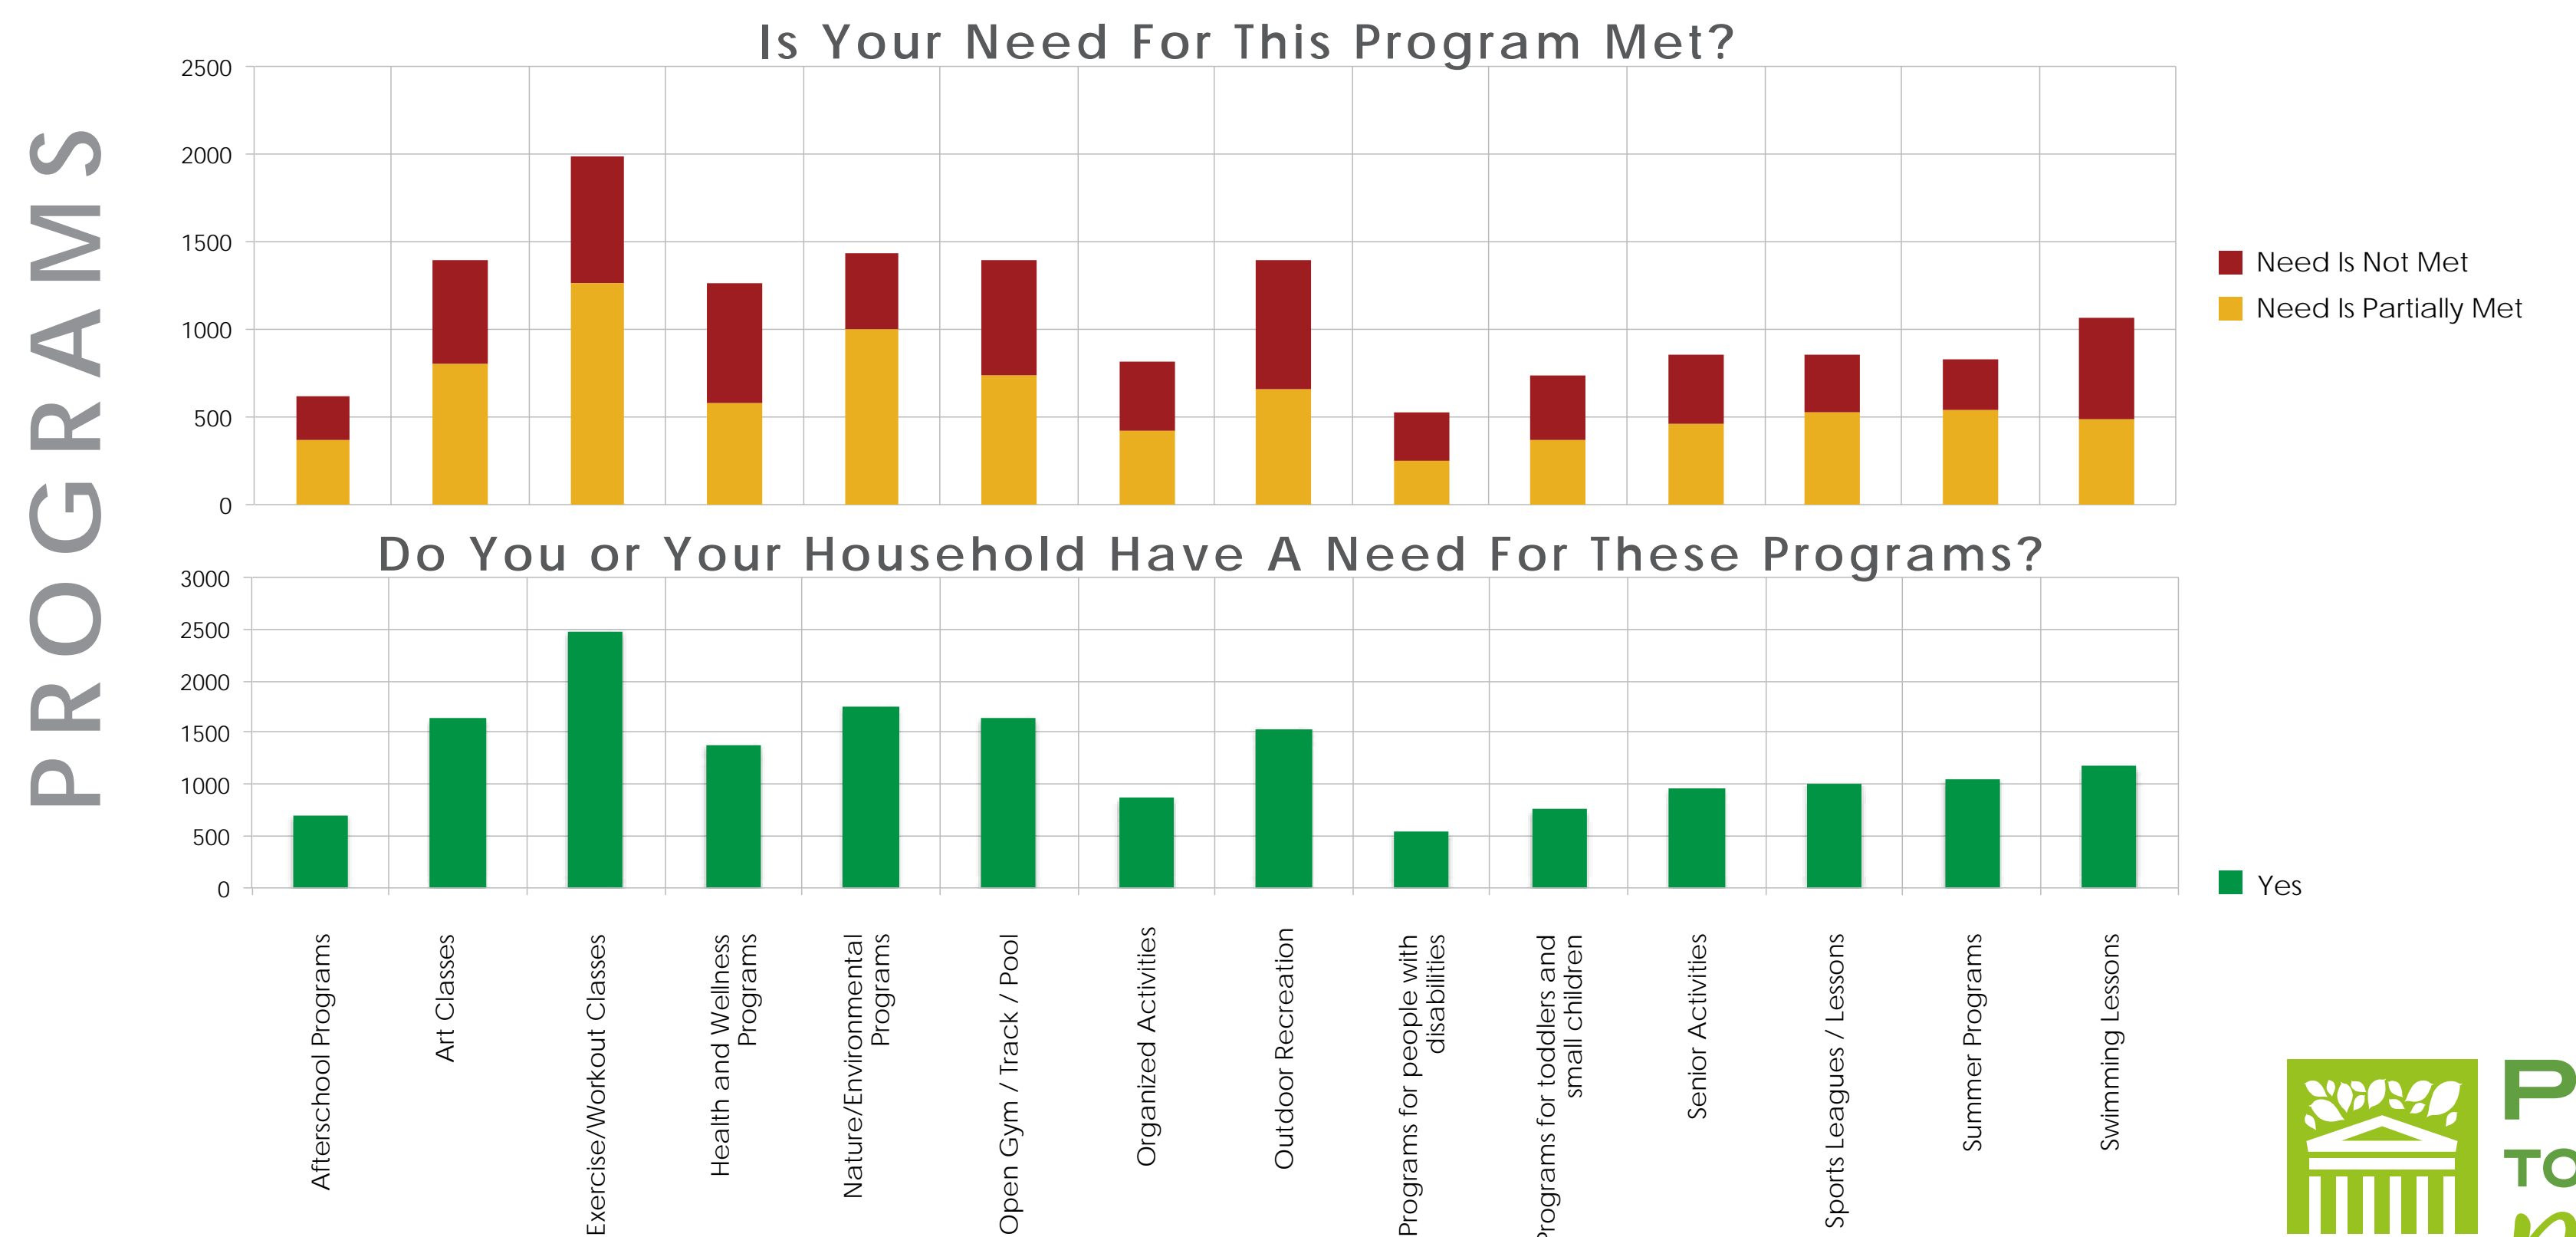

## NASHVILLE'S CHANGING POPULATION

NASHVILLE / DAVIDSON COUNTY POPULATION

POPULATION BY RACE (2010 CENSUS AND PROJECTION)

HISPANIC / LATINO ORIGIN (ALL RACES)

NASHVILLE / DAVIDSON COUNTY POPULATION BY AGE GROUP

## NASHVILLIAN'S NEEDS SURVEY RESPONSES ON FACILITIES AND PROGRAMS