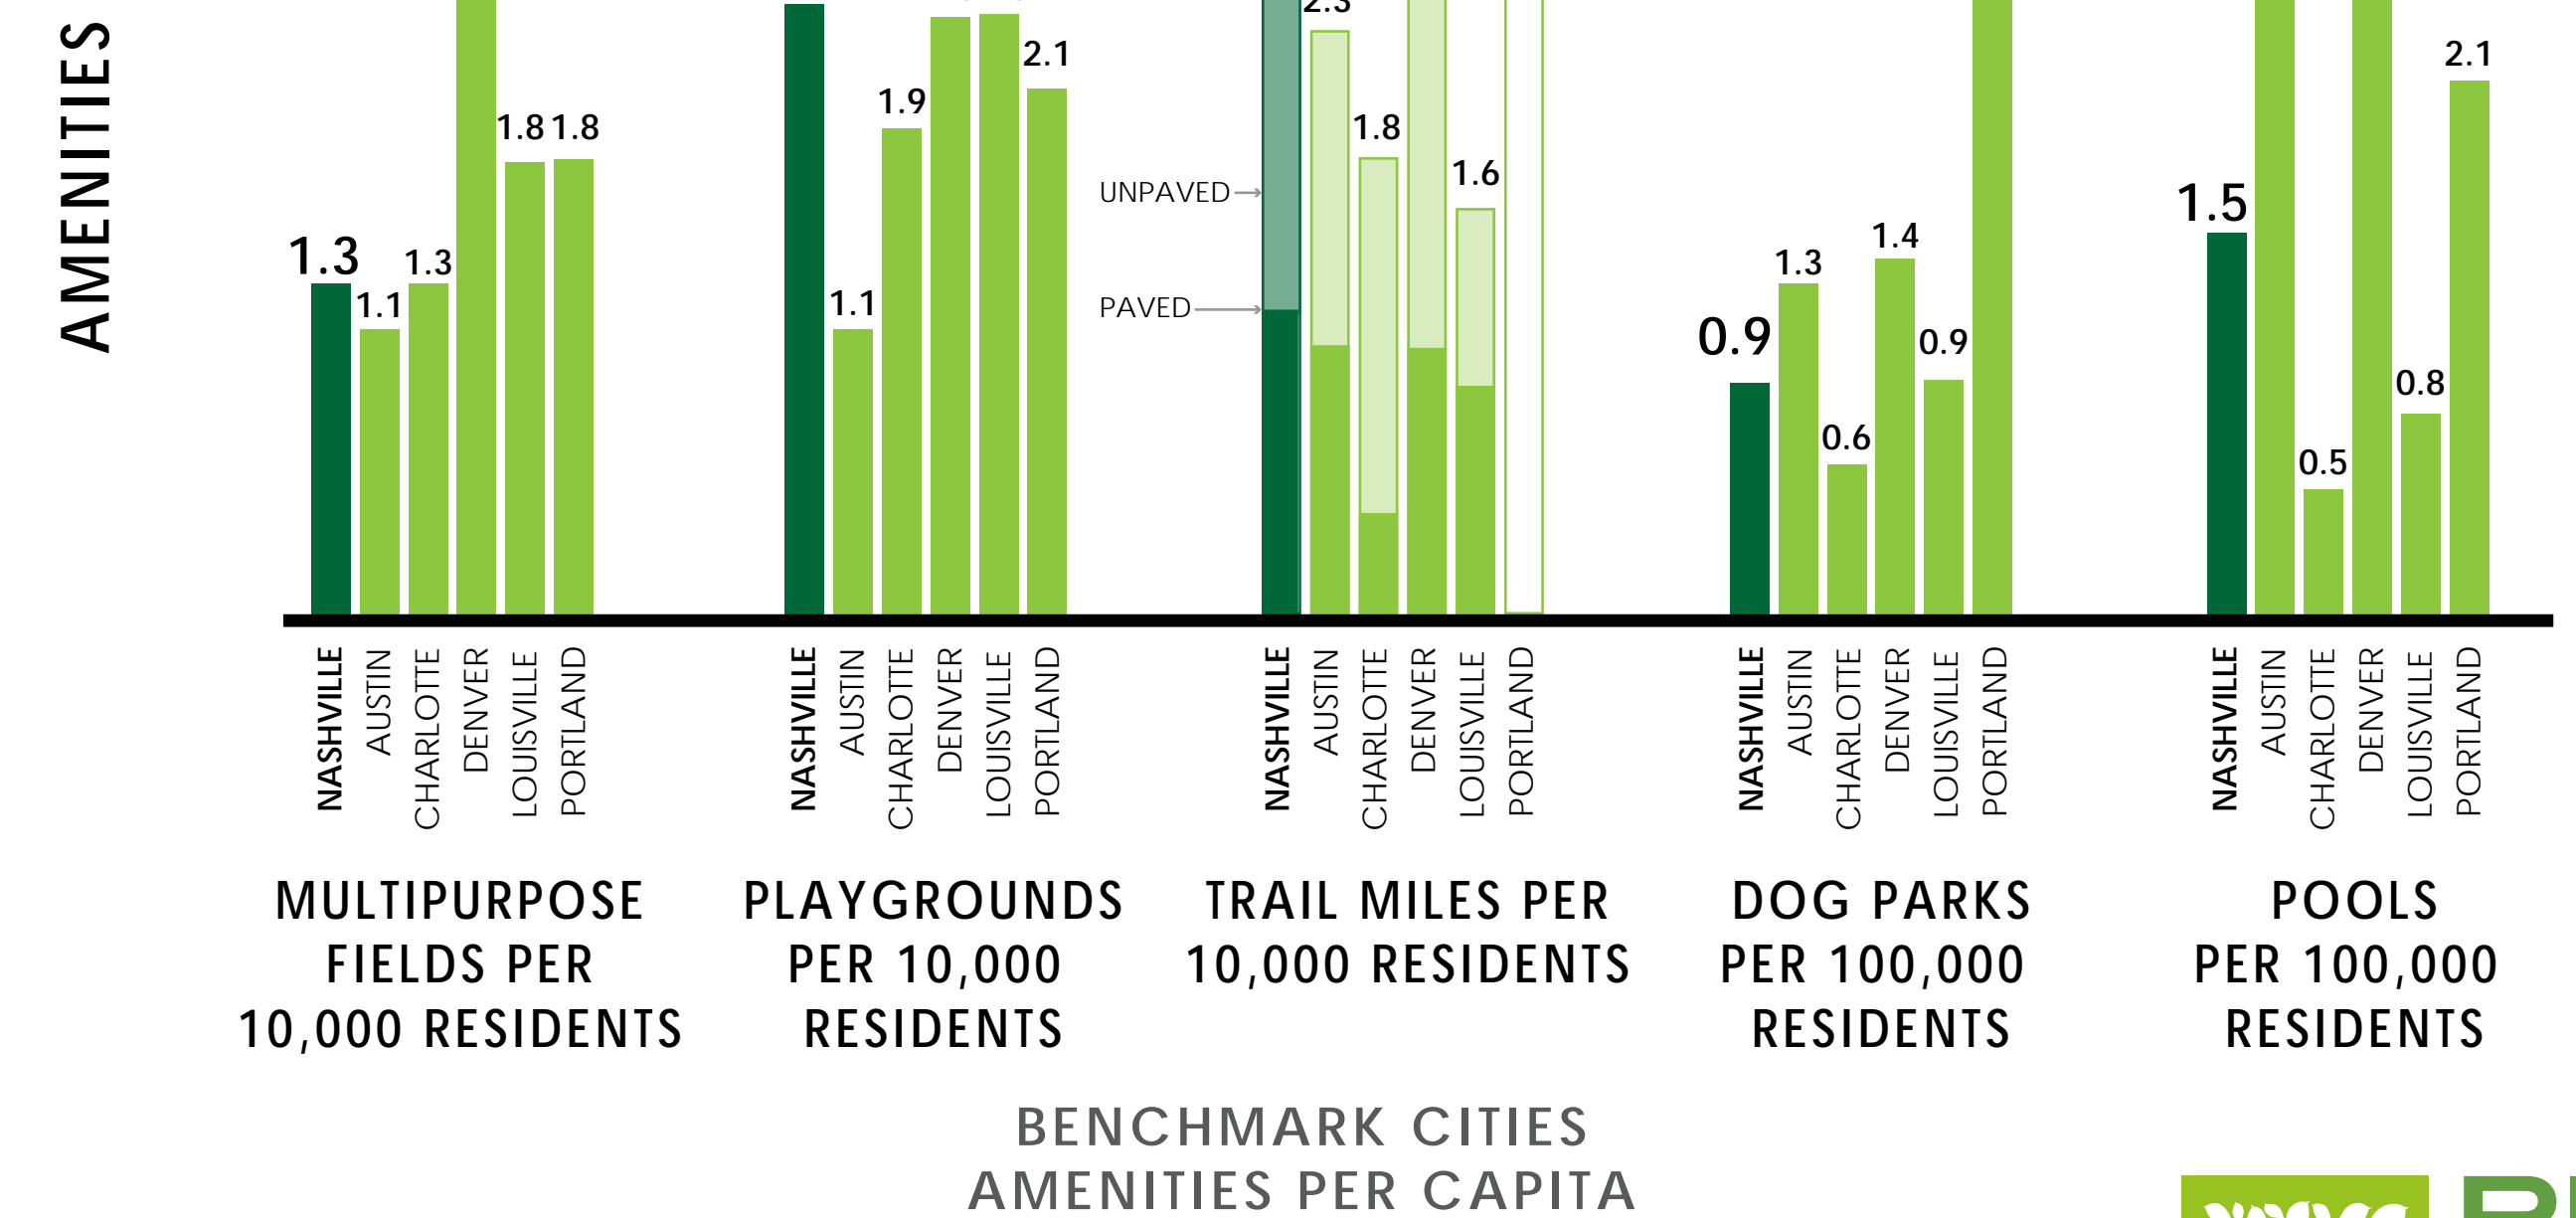

# PLANNING FOR A GROWING CITY

## NASHVILLE'S CHANGING POPULATION

NASHVILLE / DAVIDSON COUNTY POPULATION

POPULATION BY RACE (2010 CENSUS AND PROJECTION)

HISPANIC / LATINO ORIGIN (ALL RACES)

NASHVILLE / DAVIDSON COUNTY POPULATION BY AGE GROUP

## NASHVILLIAN'S NEEDS SURVEY RESPONSES ON FACILITIES AND PROGRAMS

# NEEDS ASSESSMENT: PEER CITIES

BENCHMARK CITIES TOTAL PARK ACREAGE

BENCHMARK CITIES AMENITIES PER CAPITA