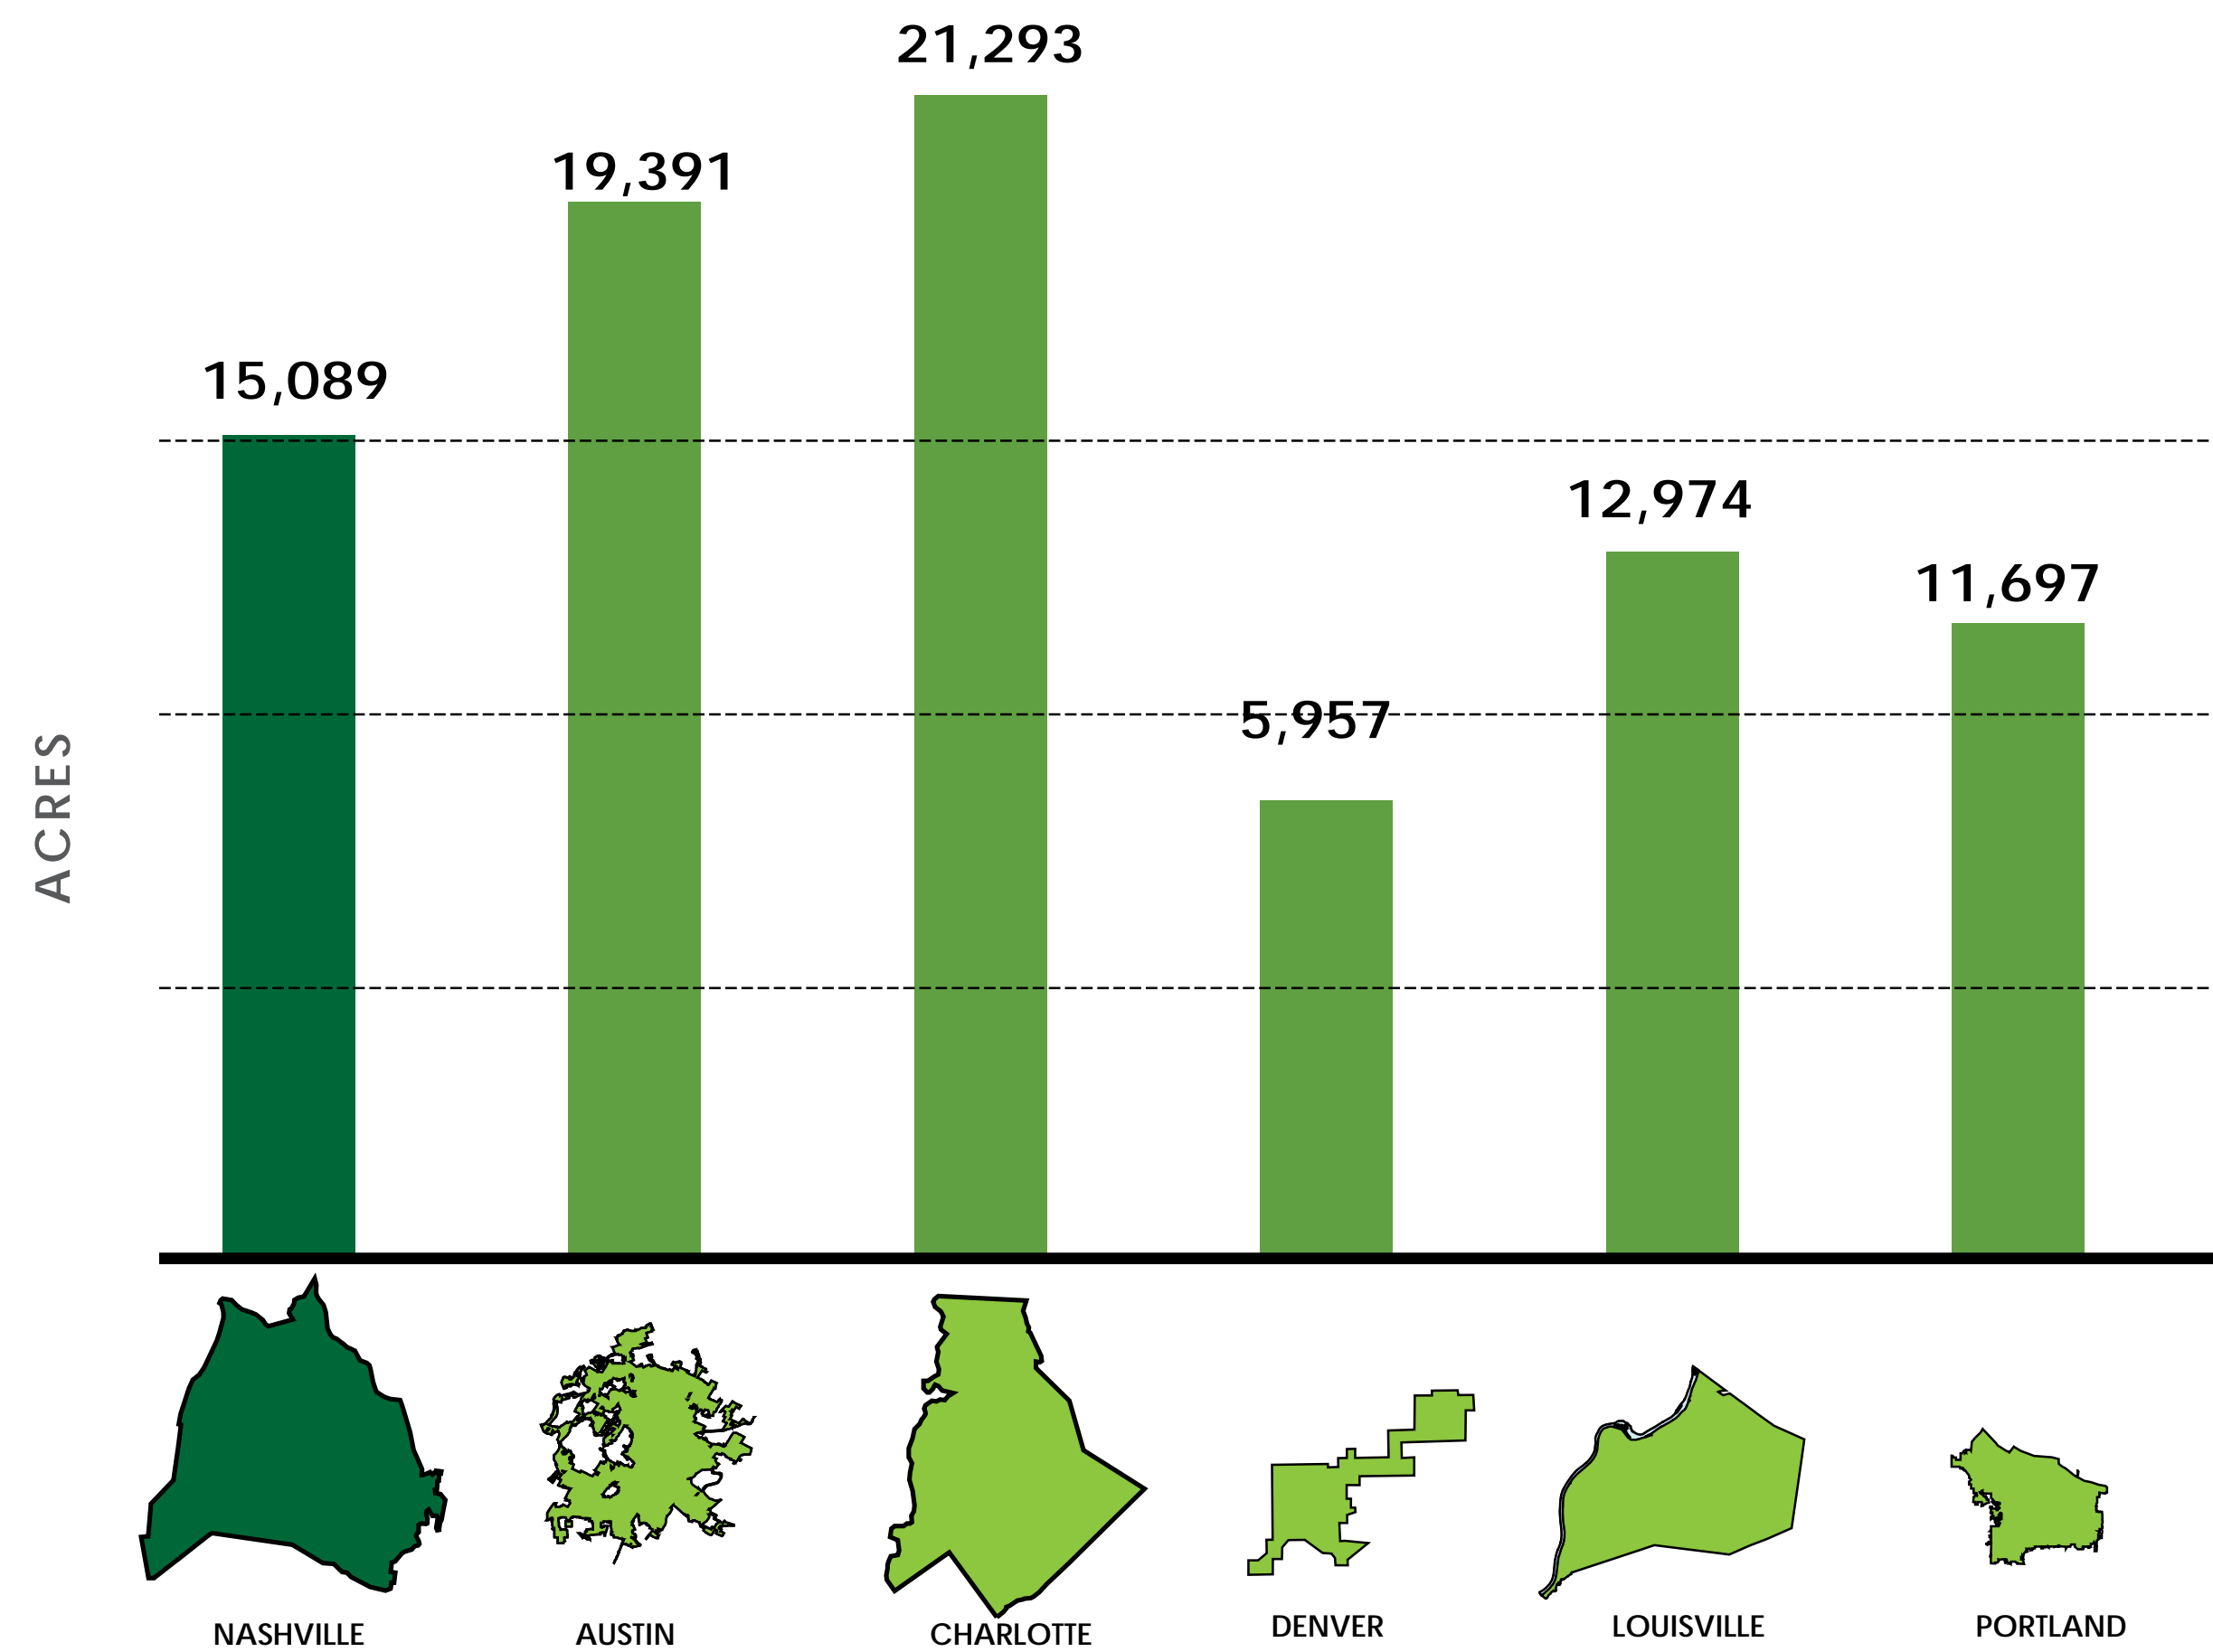

# PLANNING FOR A GROWING CITY

## NASHVILLE'S CHANGING POPULATION

NASHVILLE / DAVIDSON COUNTY POPULATION

POPULATION BY RACE (2010 CENSUS AND PROJECTION)

HISPANIC / LATINO ORIGIN (ALL RACES)

NASHVILLE / DAVIDSON COUNTY POPULATION BY AGE GROUP

## NASHVILLIAN'S NEEDS SURVEY RESPONSES ON FACILITIES AND PROGRAMS

# NEEDS ASSESSMENT: PEER CITIES

BENCHMARK CITIES TOTAL PARK ACREAGE

BENCHMARK CITIES AMENITIES PER CAPITA