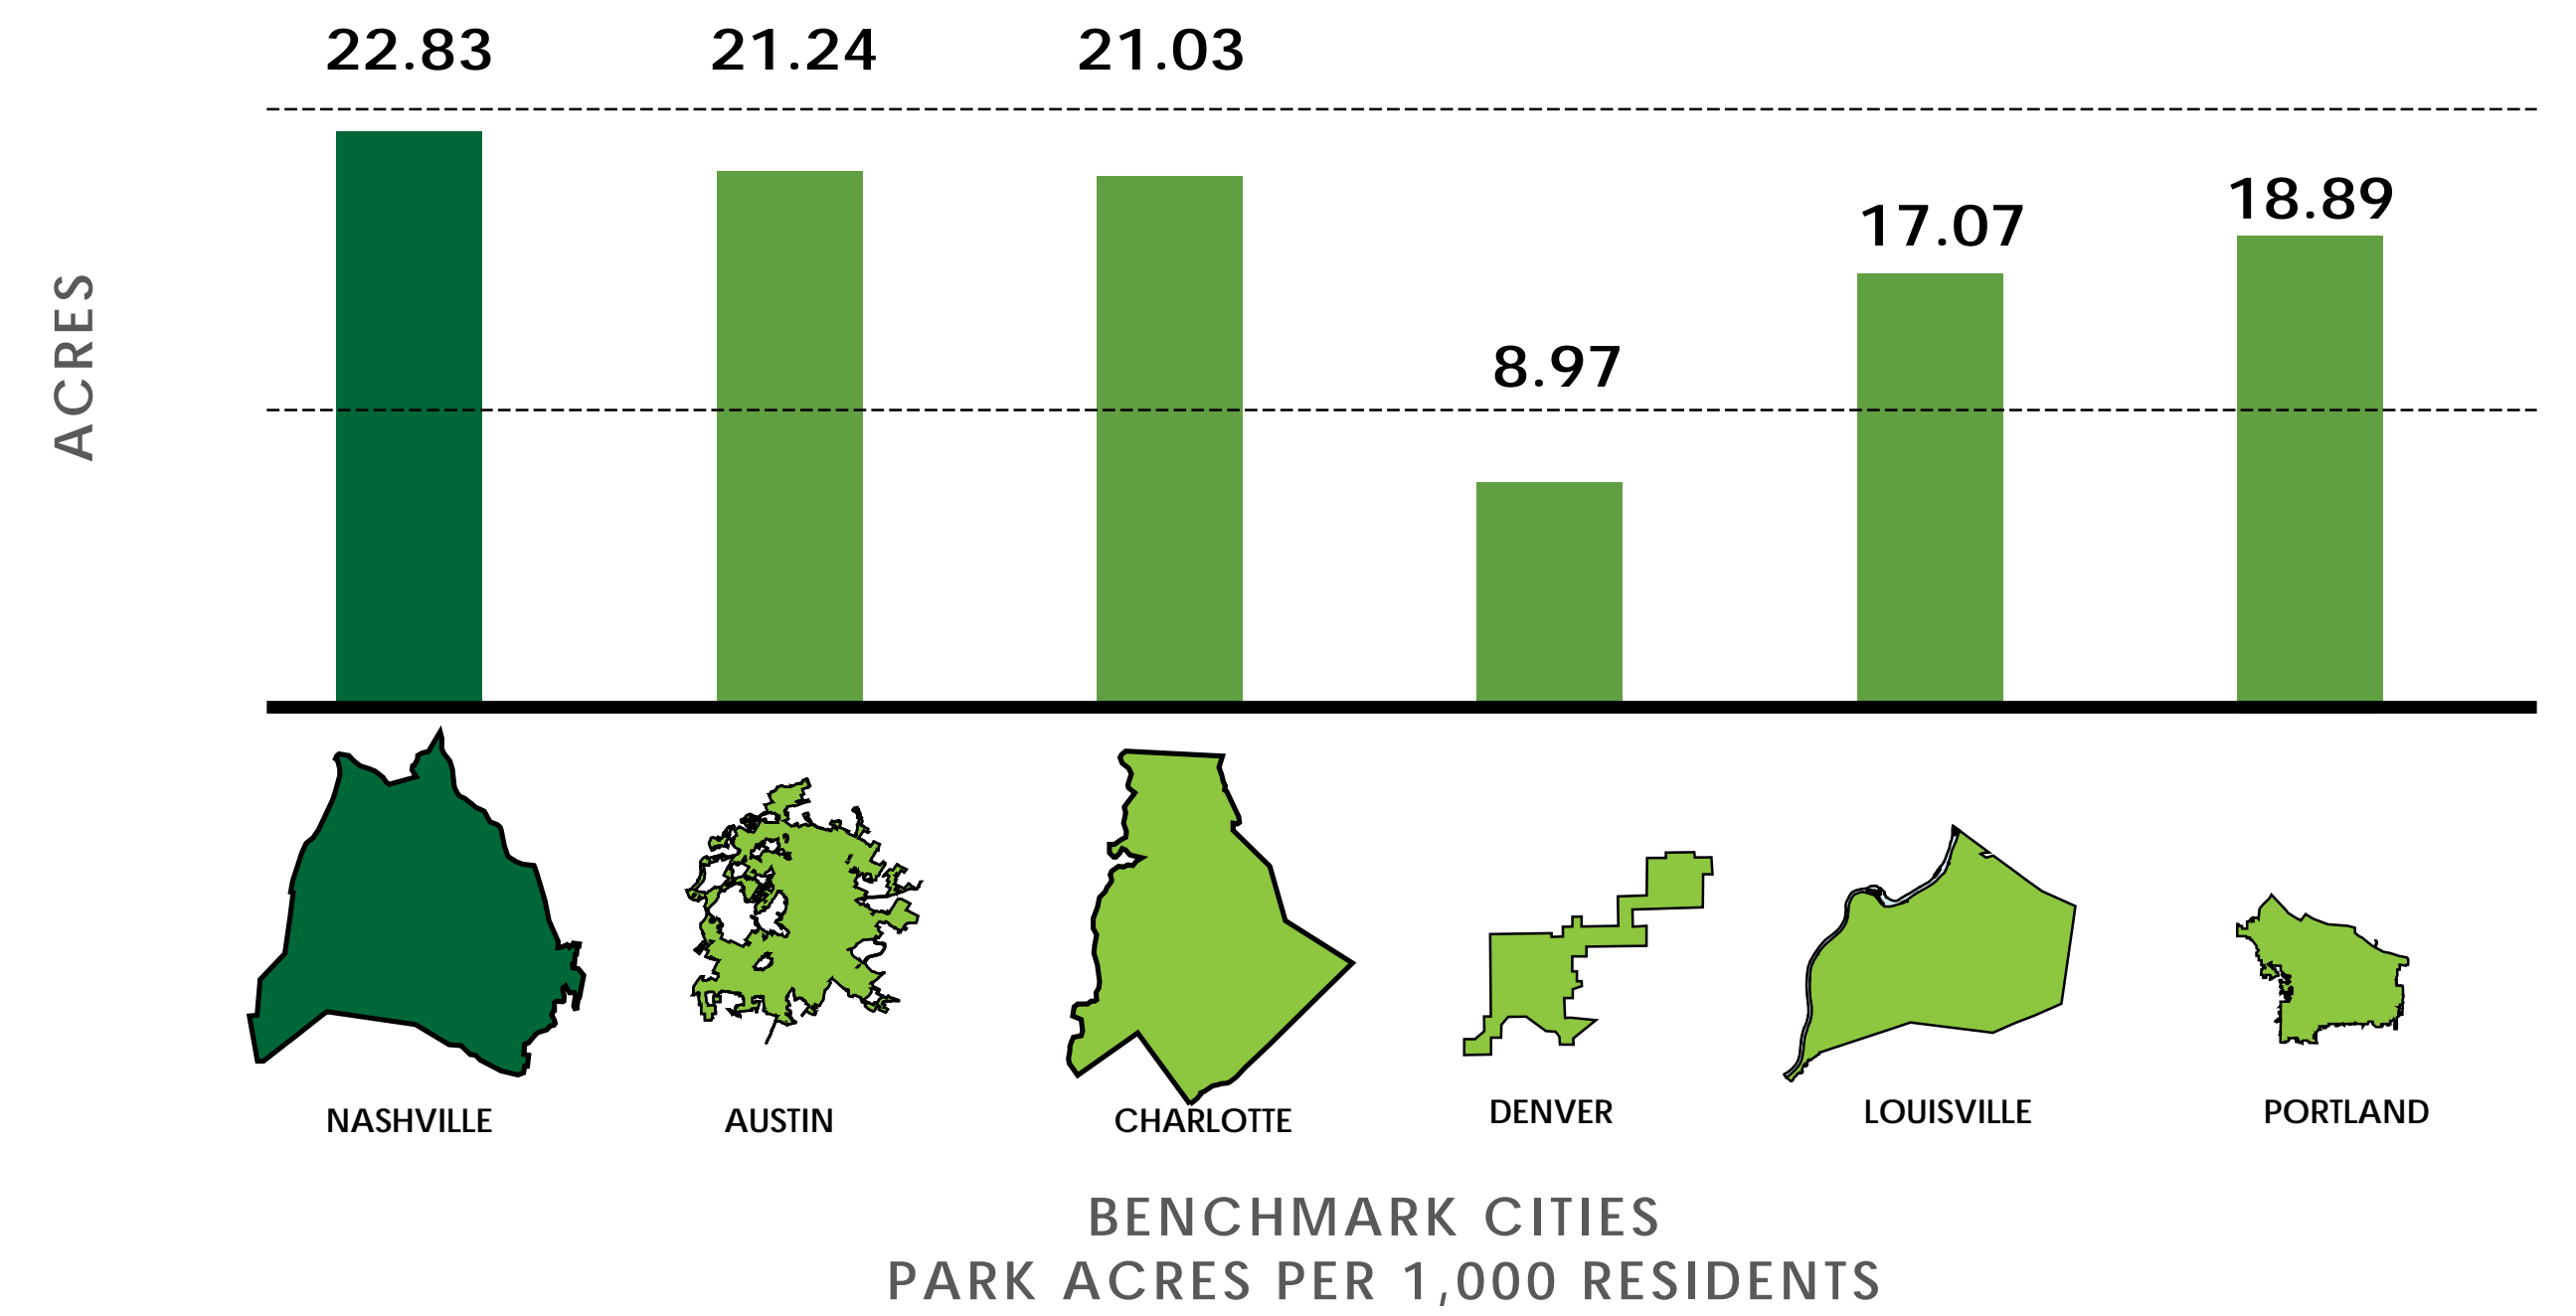

# PLANNING FOR A GROWING CITY

## NASHVILLE'S CHANGING POPULATION

NASHVILLE / DAVIDSON COUNTY POPULATION

POPULATION BY RACE (2010 CENSUS AND PROJECTION)

HISPANIC / LATINO ORIGIN (ALL RACES)

NASHVILLE / DAVIDSON COUNTY POPULATION BY AGE GROUP

## NASHVILLIAN'S NEEDS SURVEY RESPONSES ON FACILITIES AND PROGRAMS

# NEEDS ASSESSMENT: PEER CITIES

BENCHMARK CITIES TOTAL PARK ACREAGE

BENCHMARK CITIES AMENITIES PER CAPITA