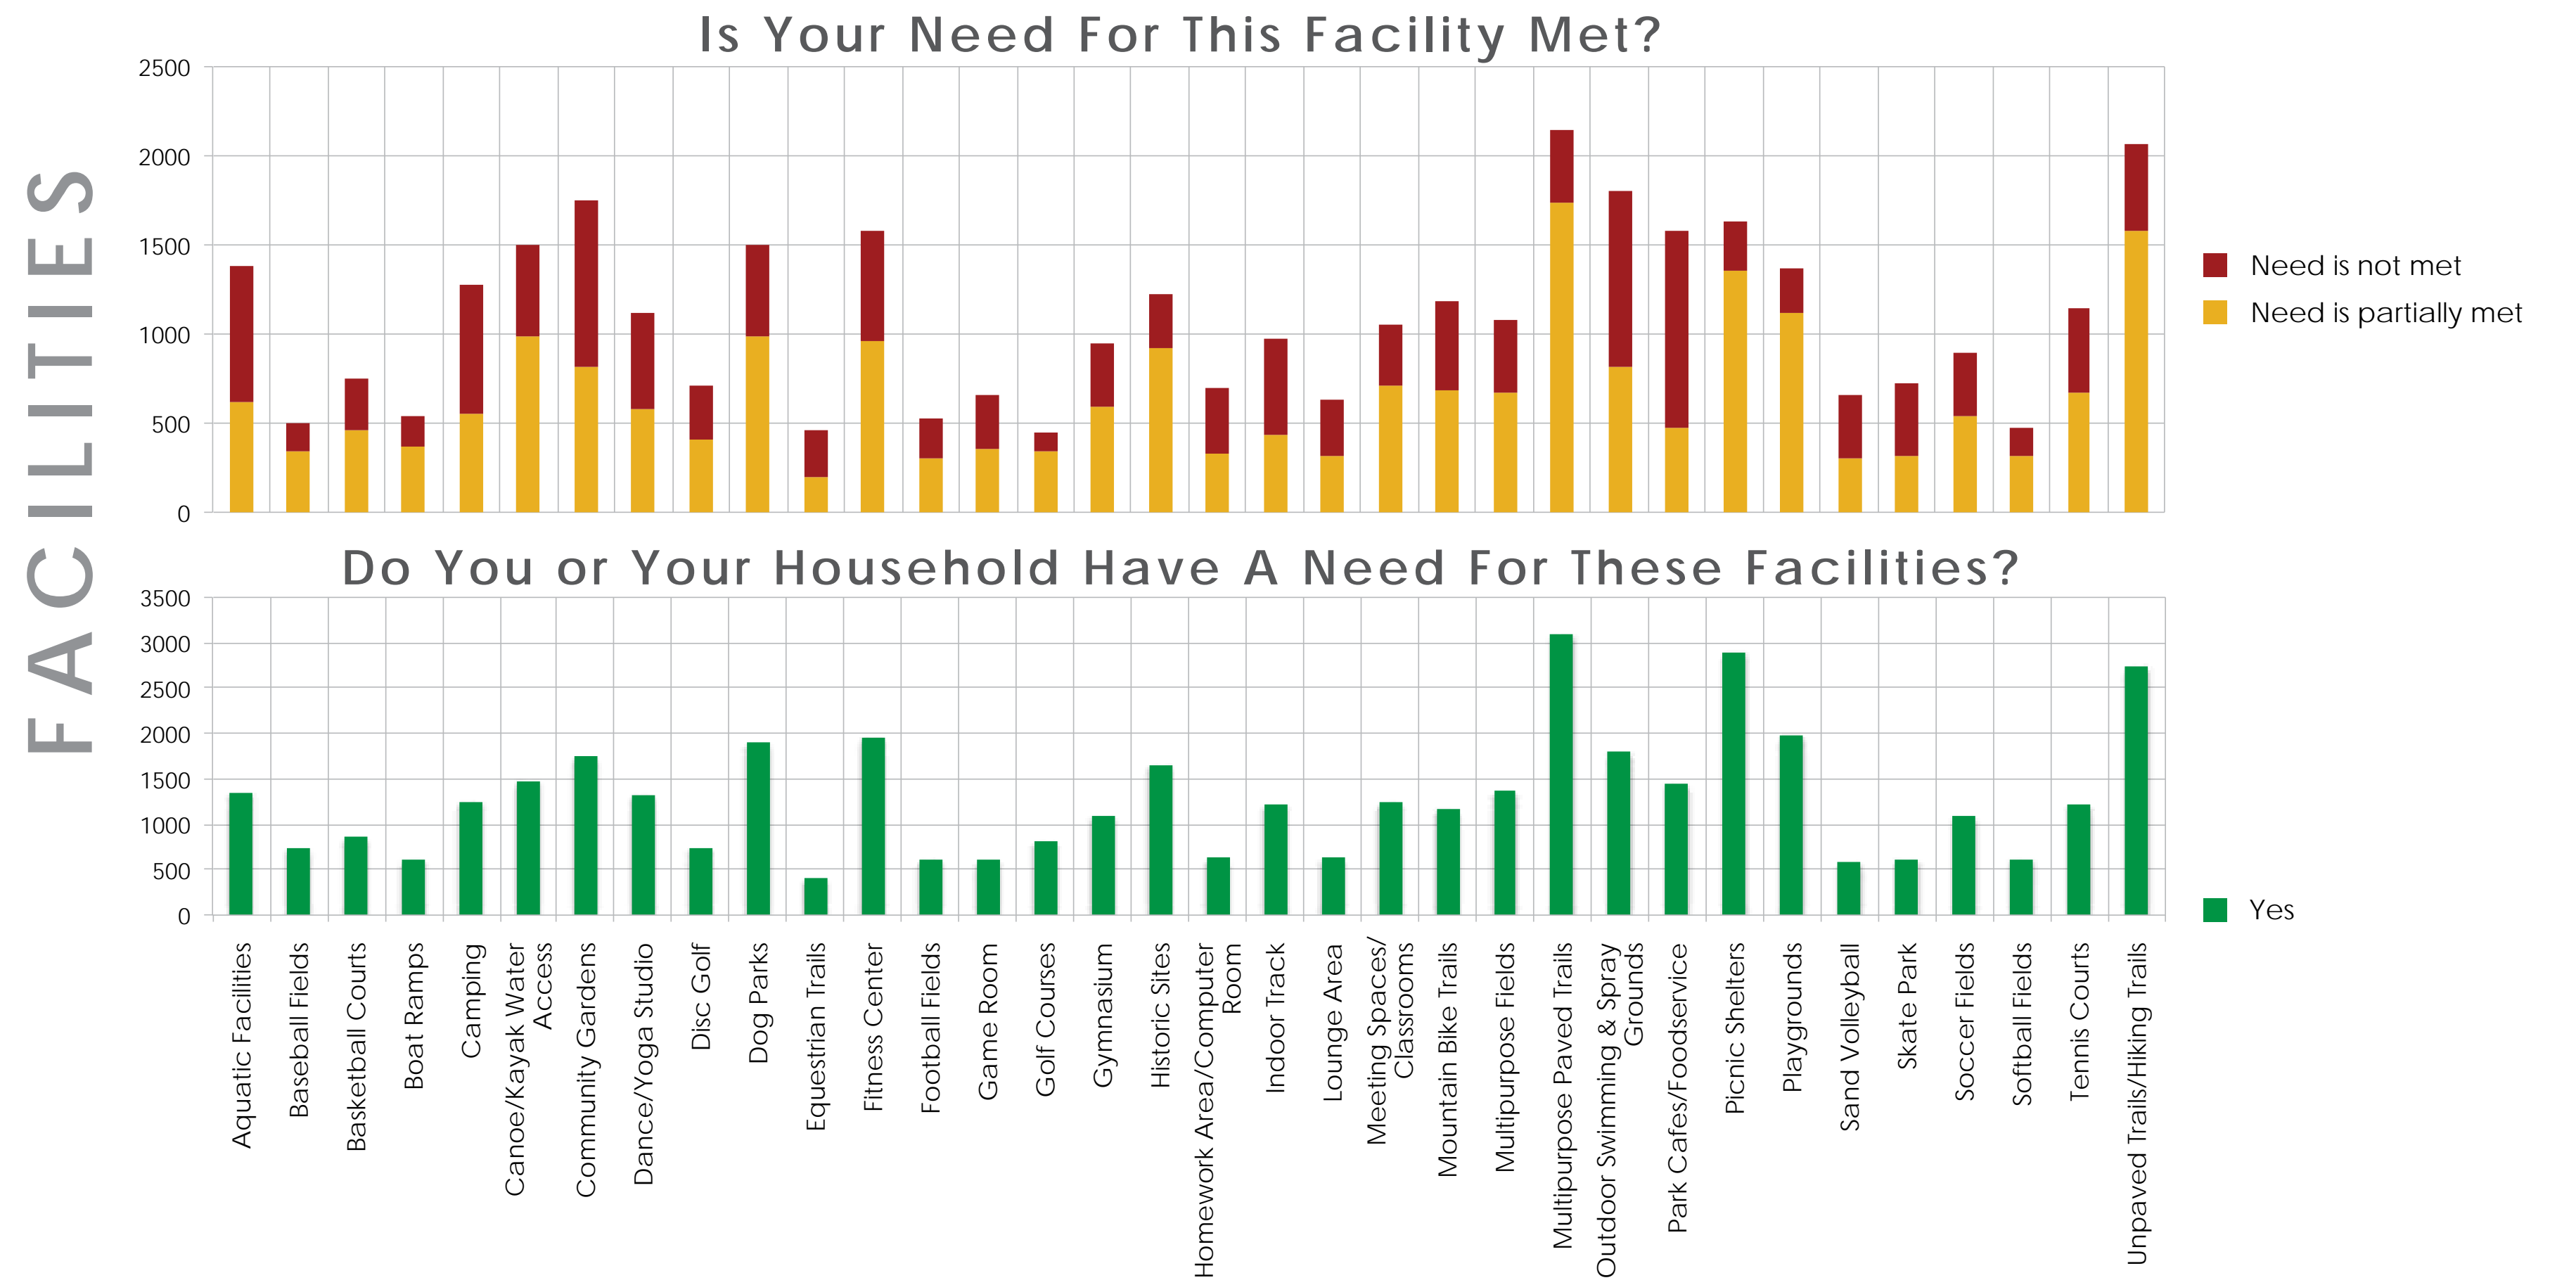

## NASHVILLE'S CHANGING POPULATION

NASHVILLE / DAVIDSON COUNTY POPULATION

POPULATION BY RACE (2010 CENSUS AND PROJECTION)

HISPANIC / LATINO ORIGIN (ALL RACES)

NASHVILLE / DAVIDSON COUNTY POPULATION BY AGE GROUP

## NASHVILLIAN'S NEEDS SURVEY RESPONSES ON FACILITIES AND PROGRAMS

# NEEDS ASSESSMENT: PEER CITIES

BENCHMARK CITIES TOTAL PARK ACREAGE

BENCHMARK CITIES AMENITIES PER CAPITA