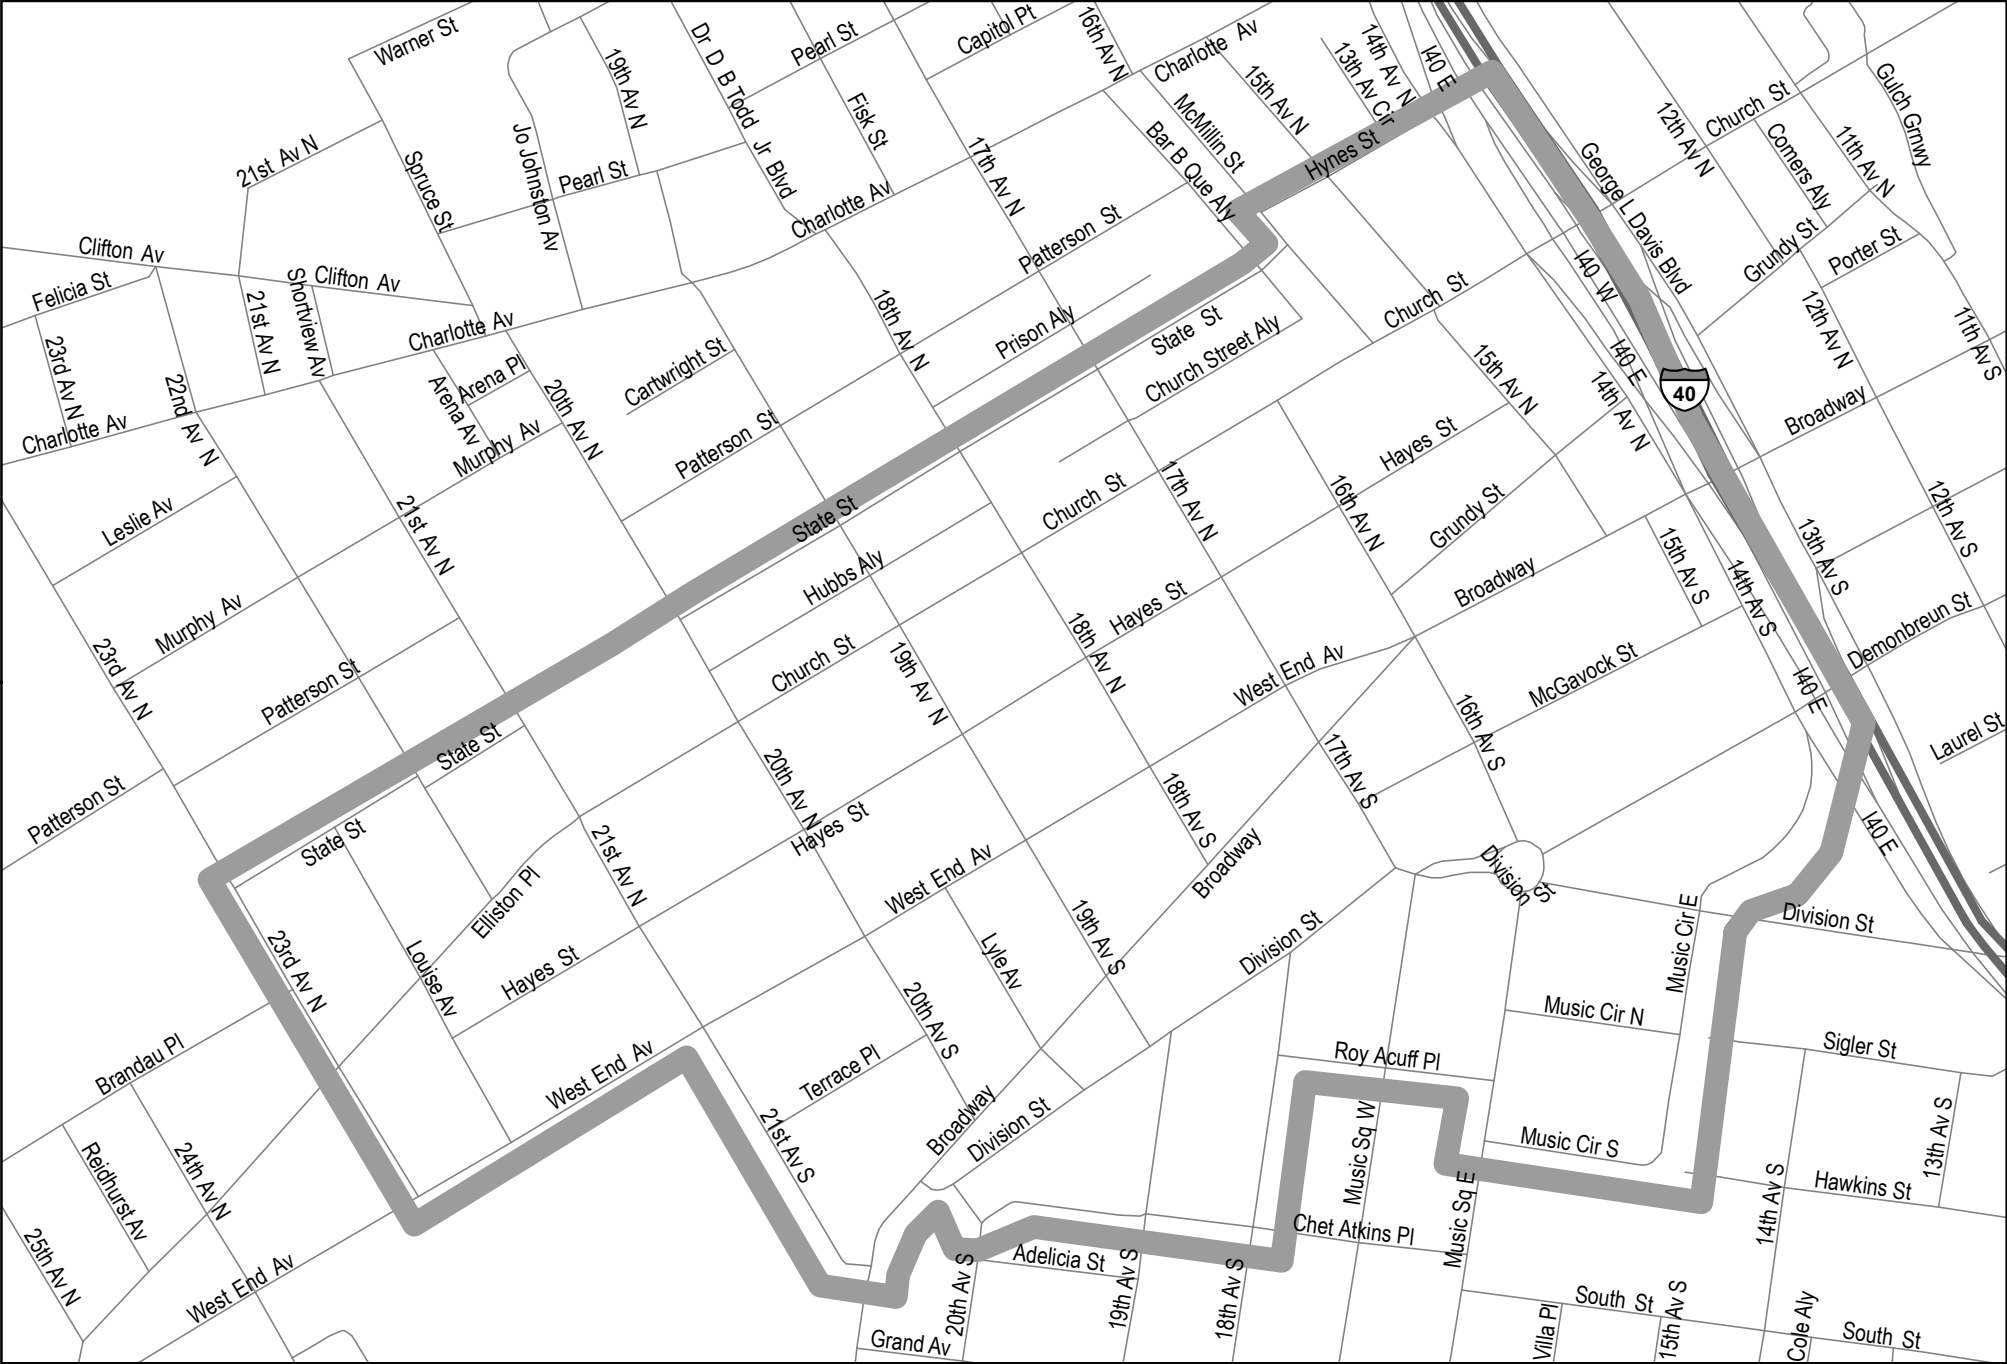

Downtown / The Gulch

Exhibit A

Midtown (Demonbreun / Elliston / Division)

Exhibit A

0 1,000 2,000 Feet