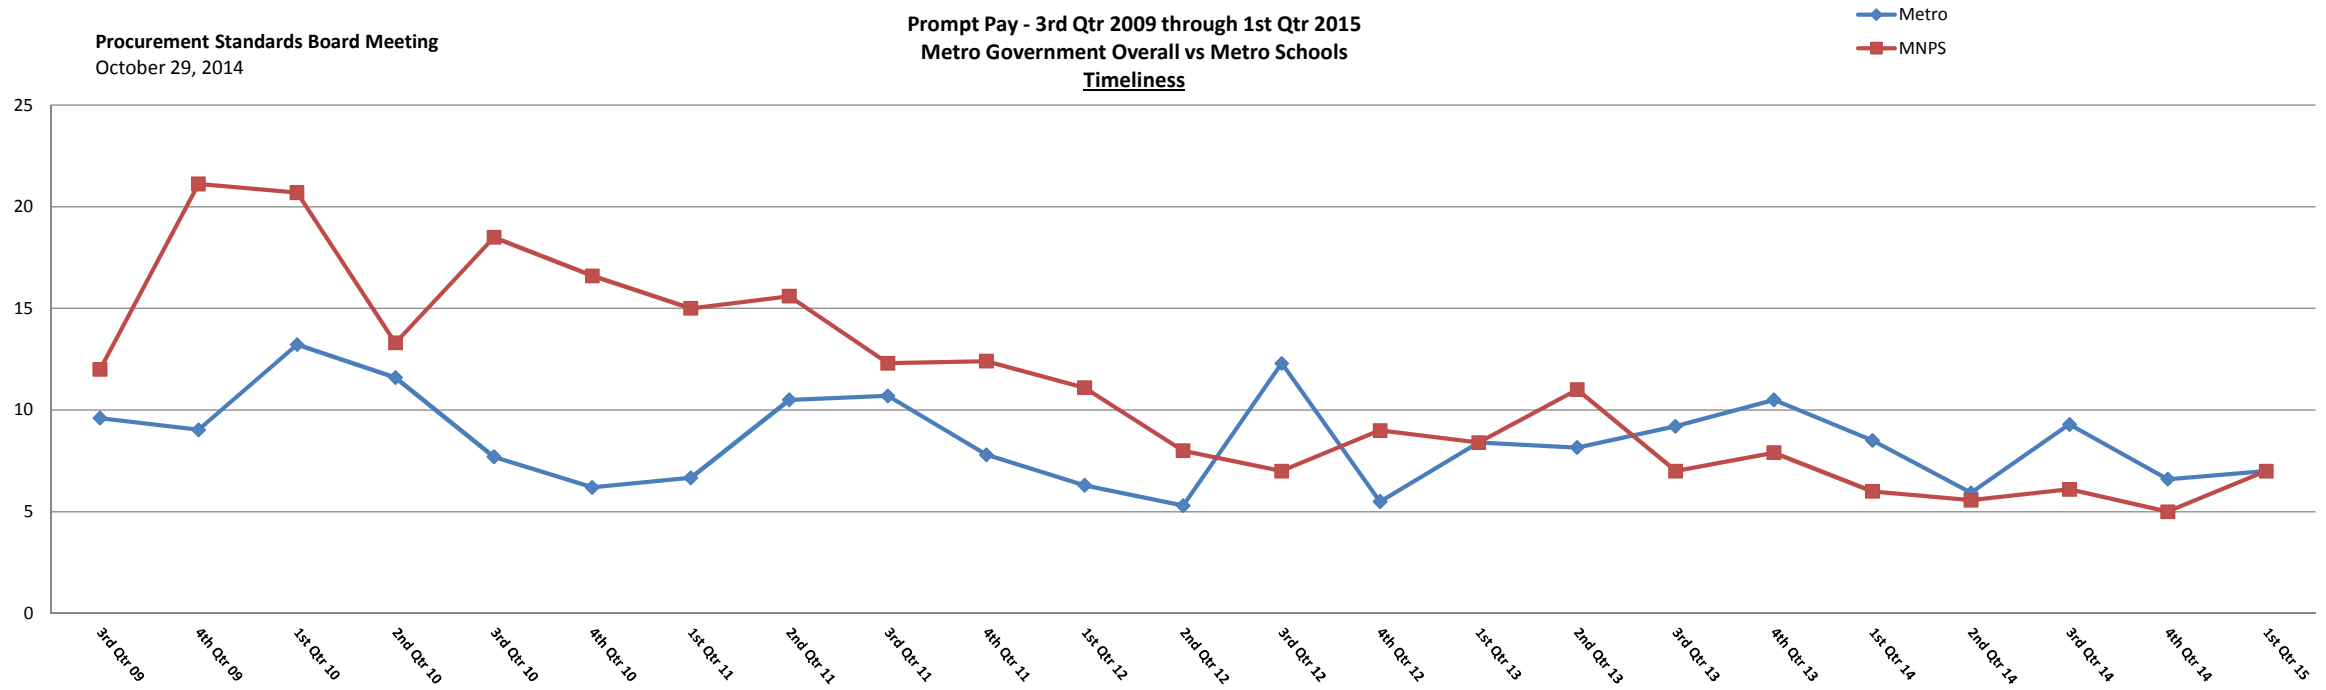

Prompt Pay - 3rd Qtr 2009 through 1st Qtr 2015
Metro Government Overall vs Metro Schools

Timeliness

Prompt Pay - 3rd Qtr 2009 through 1st Qtr 2015
Metro Government vs Metro Schools

Volume