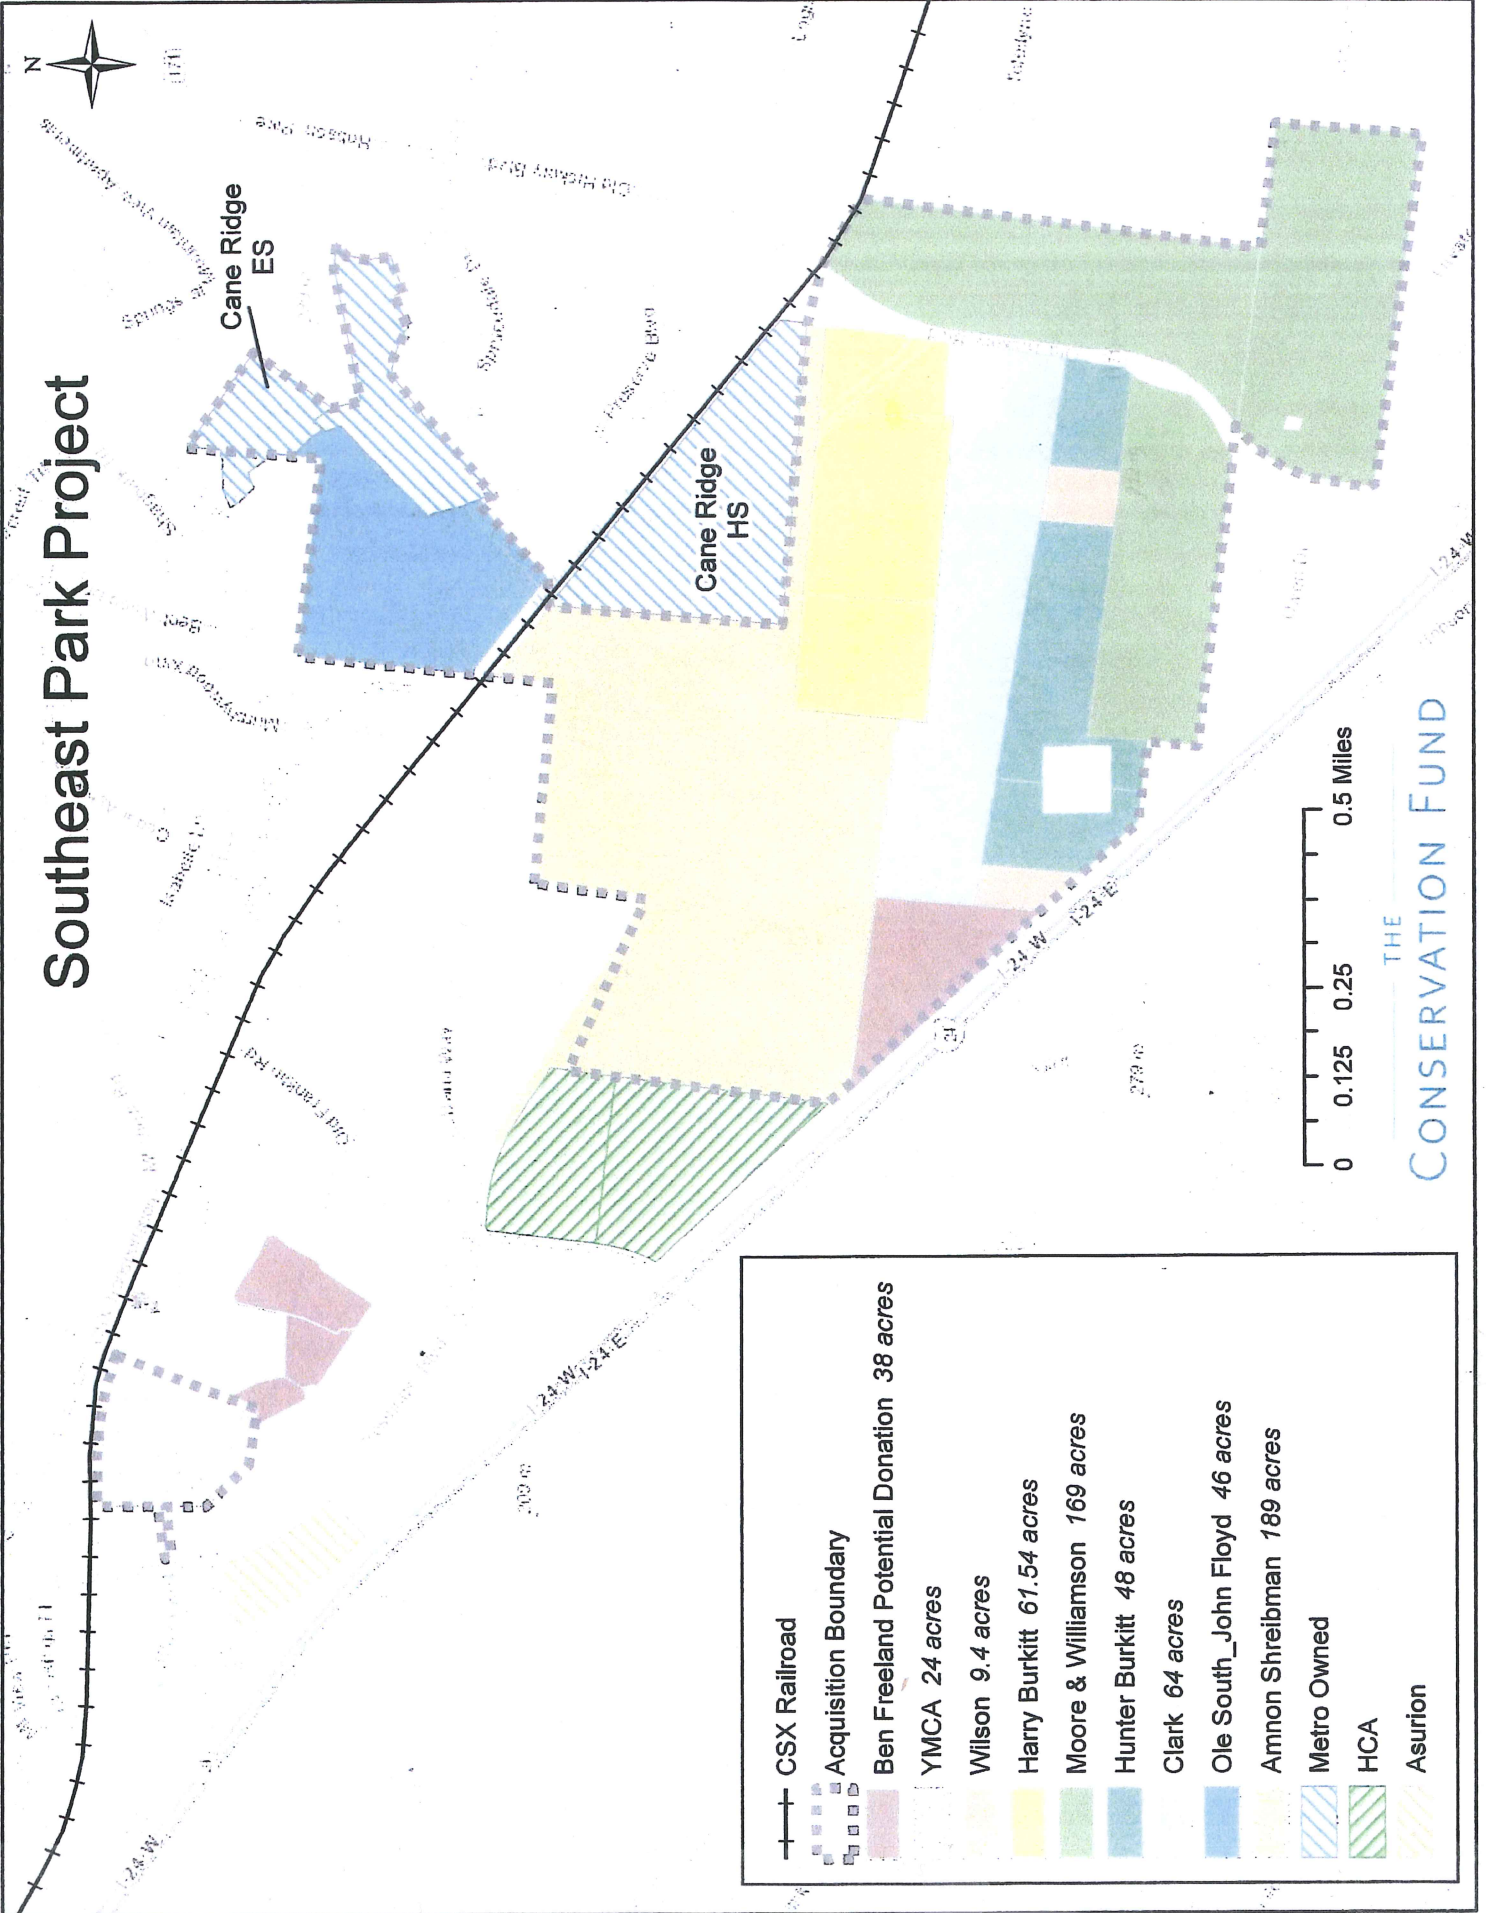

Southeast Park Project

THE CONSERVATION FUND

	CSX Railroad
	Acquisition Boundary
	Ben Freeland Potential Donation 38 acres
	YMCA 24 acres
	Wilson 9.4 acres
	Harry Burkitt 61.54 acres
	Moore & Williamson 169 acres
	Hunter Burkitt 48 acres
	Clark 64 acres
	Ole South_John Floyd 46 acres
	Amnon Shreibman 189 acres
	Metro Owned
	HCA
	Asurion